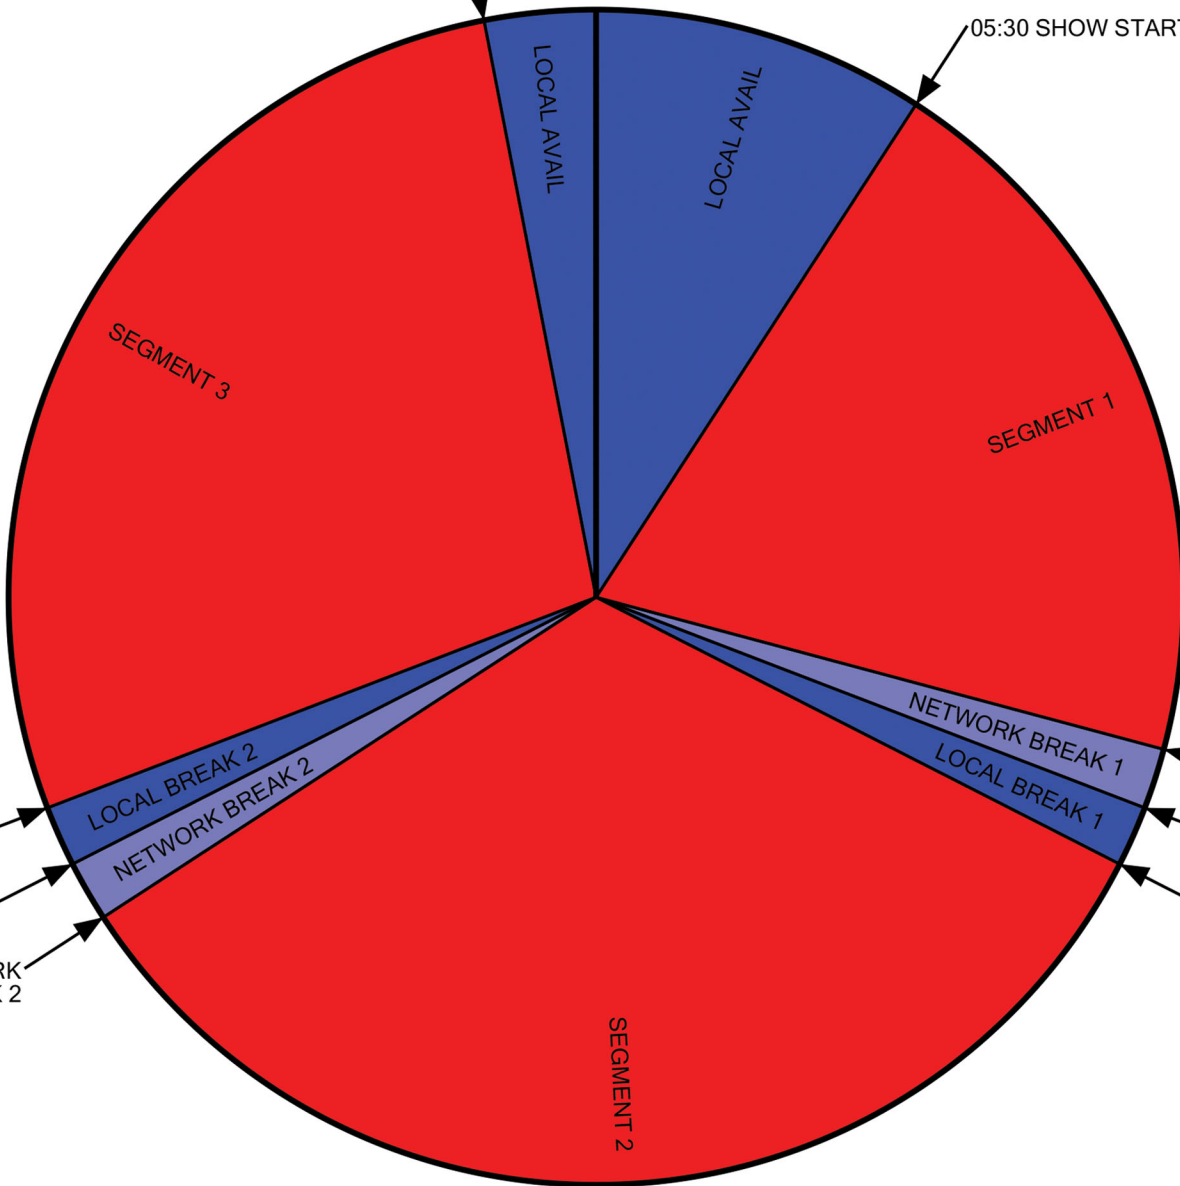

58:10 HARD OUT

05:30 SHOW START