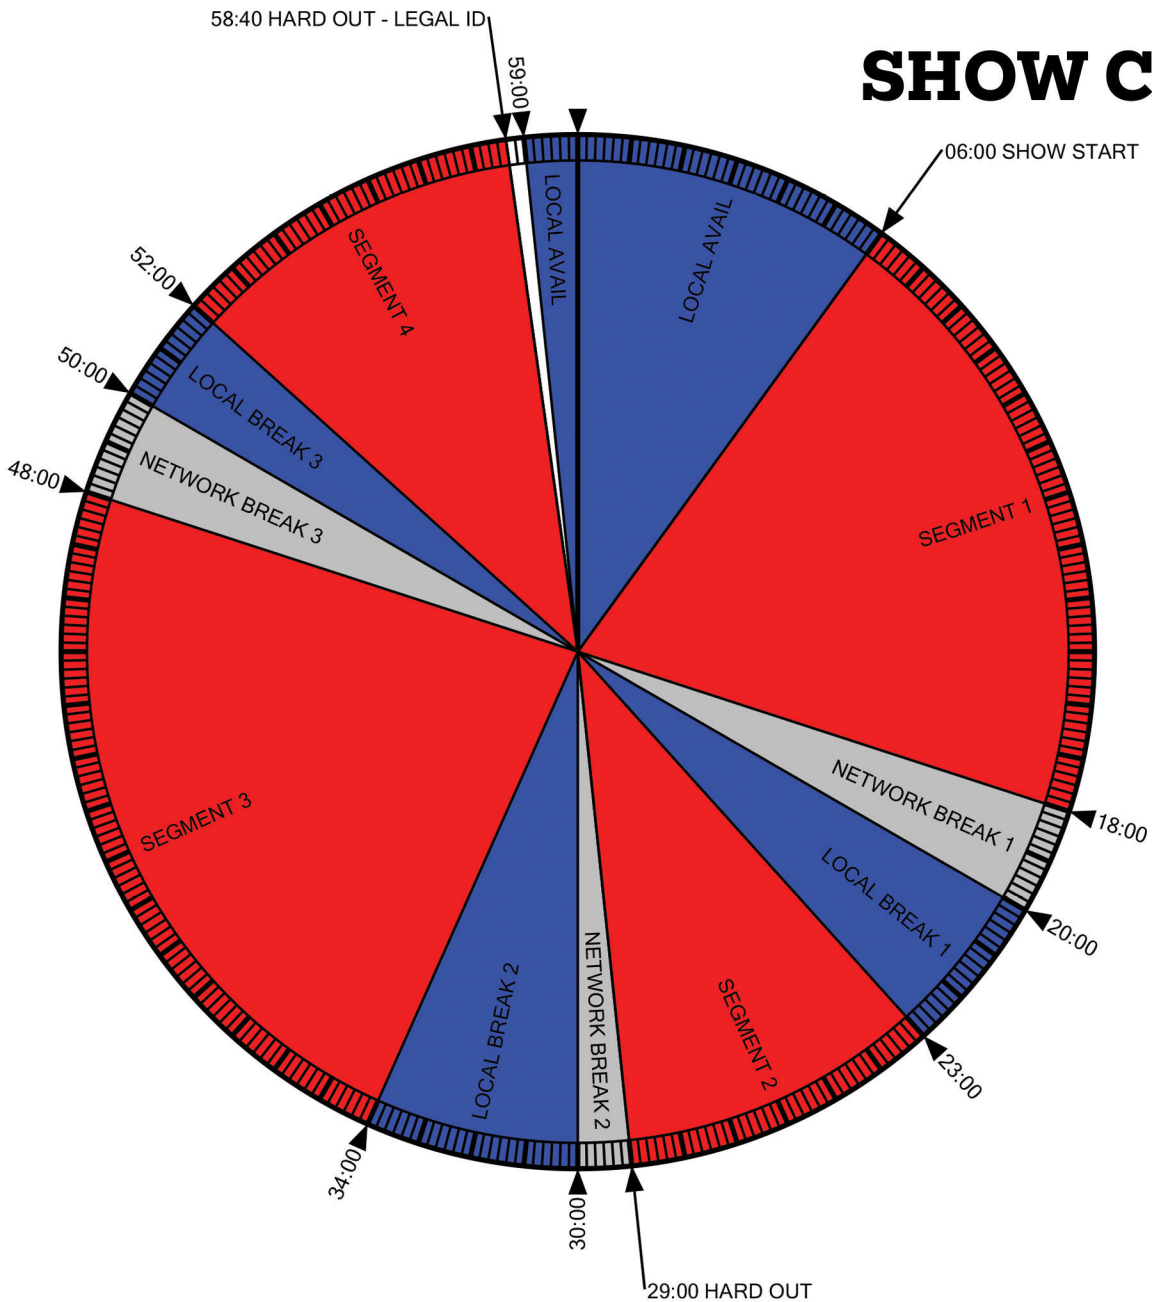

SHOW CLOCK

affiliation@redappleaudionetworks.com
advertise@redappleaudionetworks.com

Affiliate Information: (240) 883-2006
24/7 Technical Ops: (888) 435-7450

RED APPLE AUDIO NETWORKS