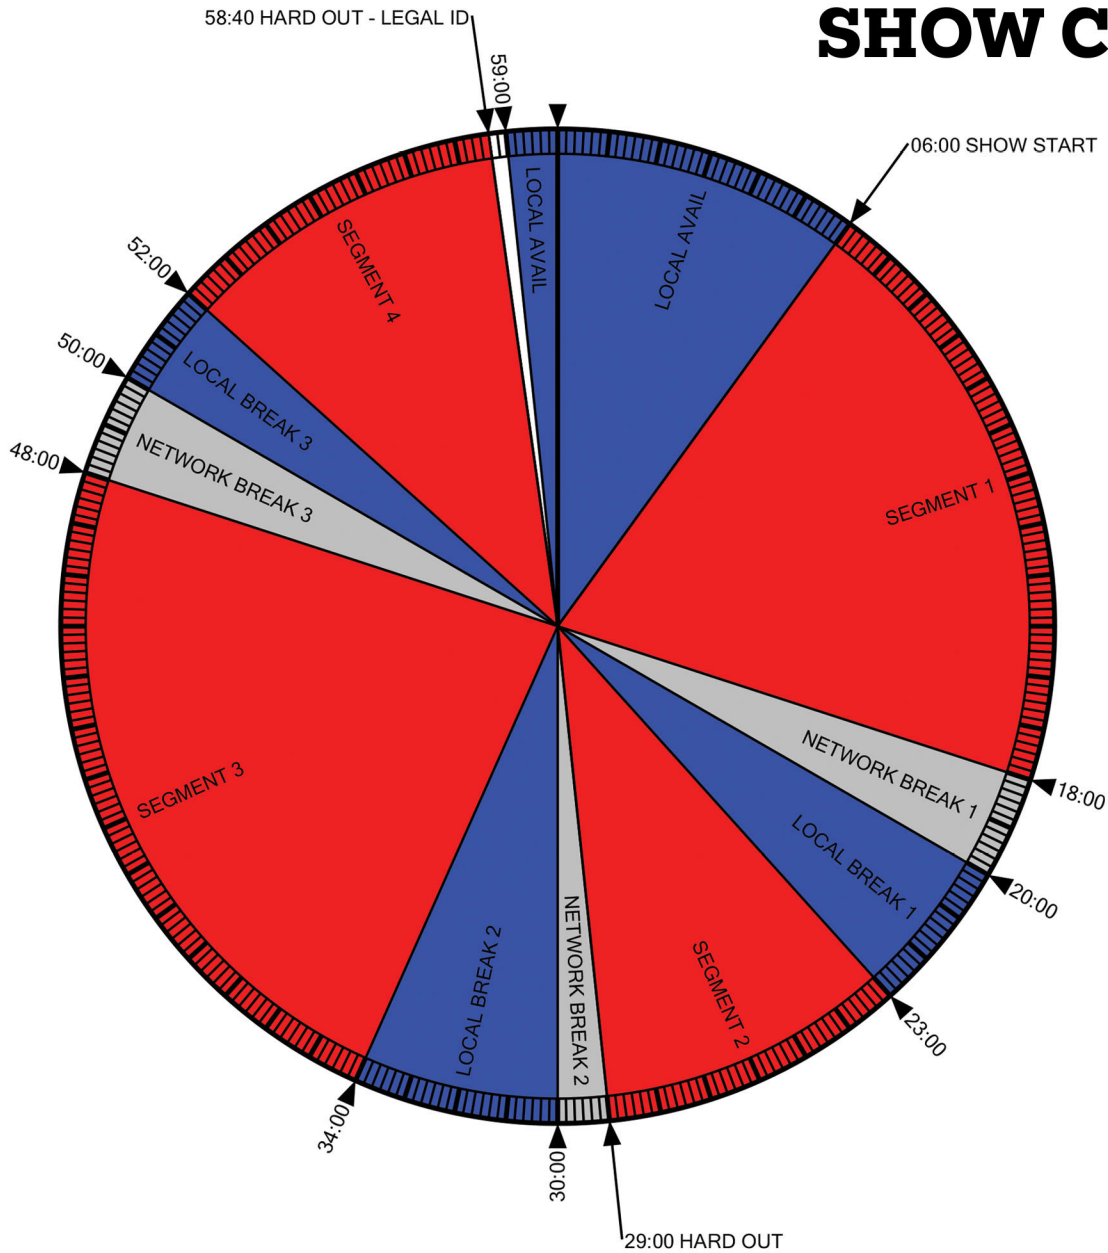

SHOW CLOCK

affiliation@redappleaudionetworks.com
advertise@redappleaudionetworks.com

Affiliate Information: (240) 883-2006
24/7 Technical Ops: (888) 435-7450

RED APPLE AUDIO NETWORKS