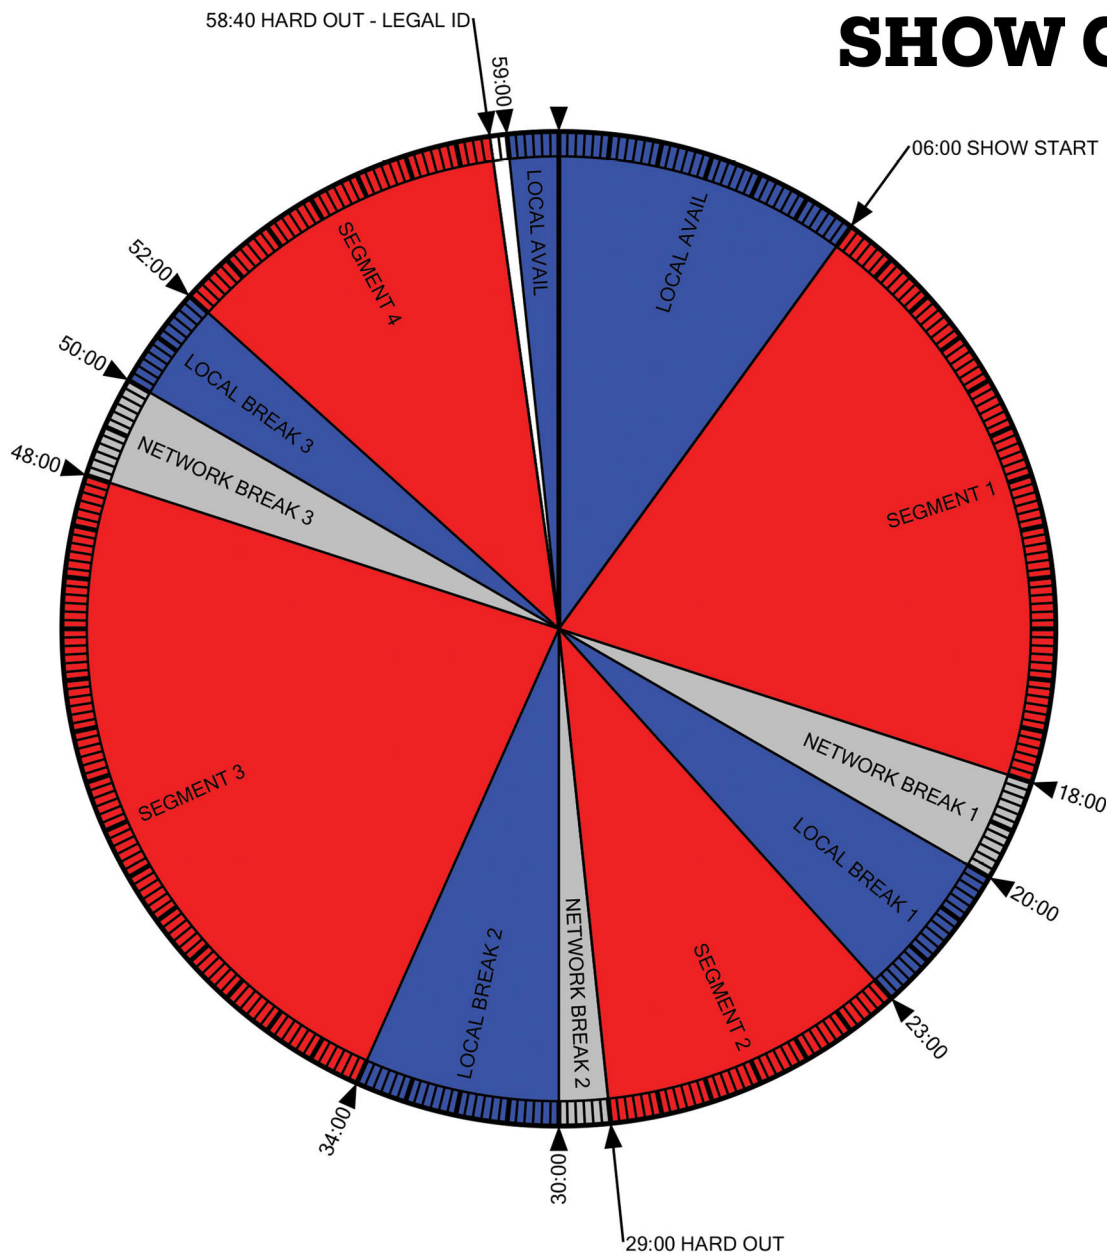

THE GREG KELLY SHOW

SHOW CLOCK

affiliation@redappleaudionetworks.com
advertise@redappleaudionetworks.com

Affiliate Information: (240) 883-2006
24/7 Technical Ops: (888) 435-7450

RED APPLE AUDIO NETWORKS