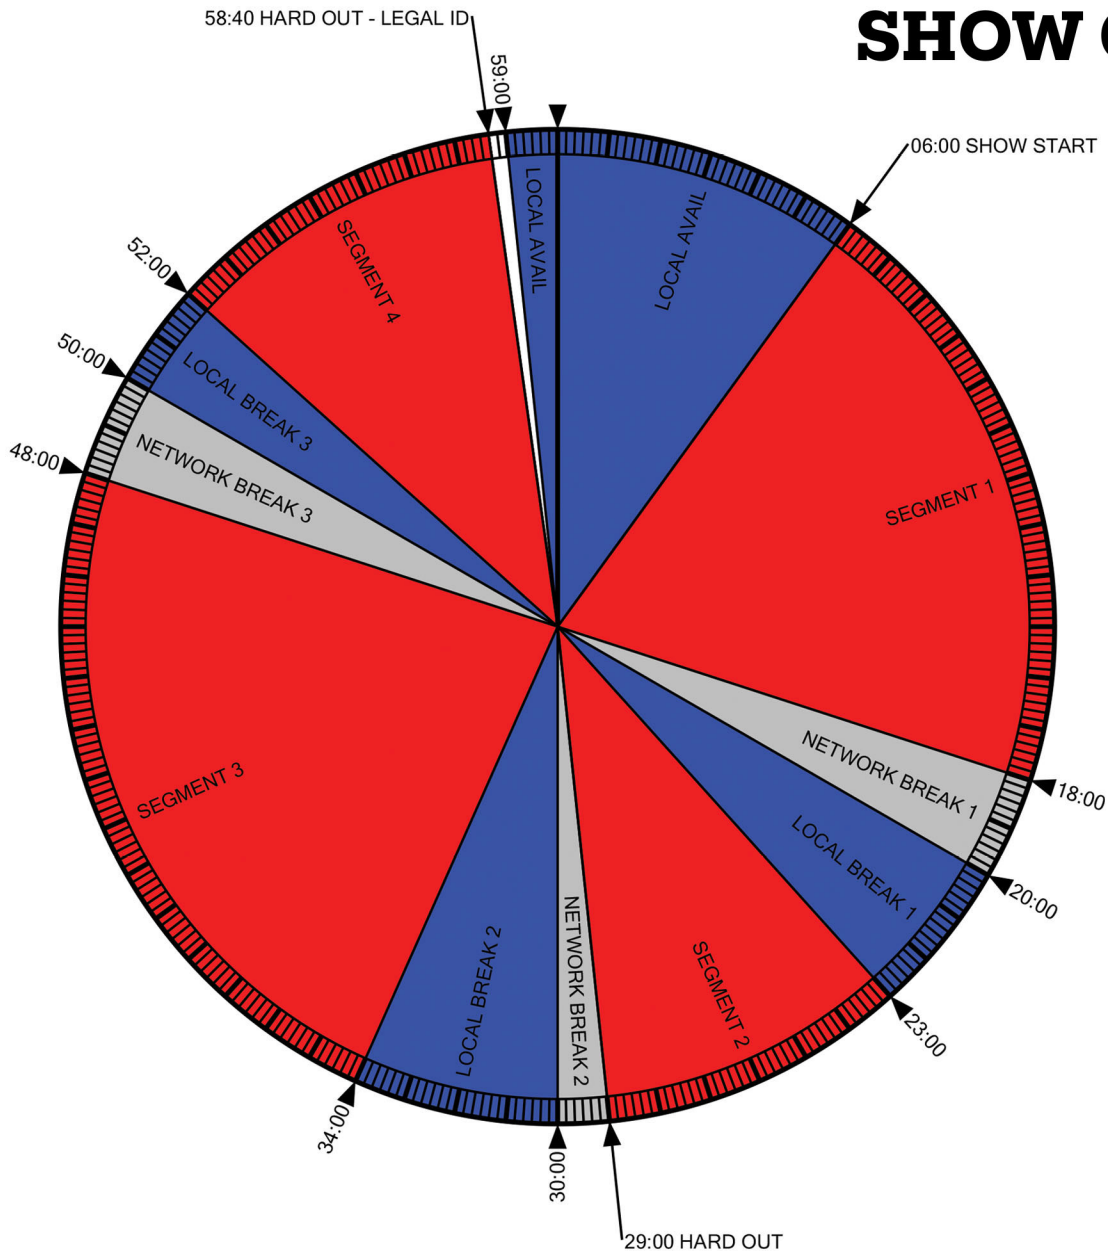

LARRY KUDLOW SHOW

SHOW CLOCK

affiliation@redappleaudionetworks.com
 advertise@redappleaudionetworks.com

Affiliate Information: (240) 883-2006
 24/7 Technical Ops: (888) 435-7450

RED APPLE AUDIO NETWORKS