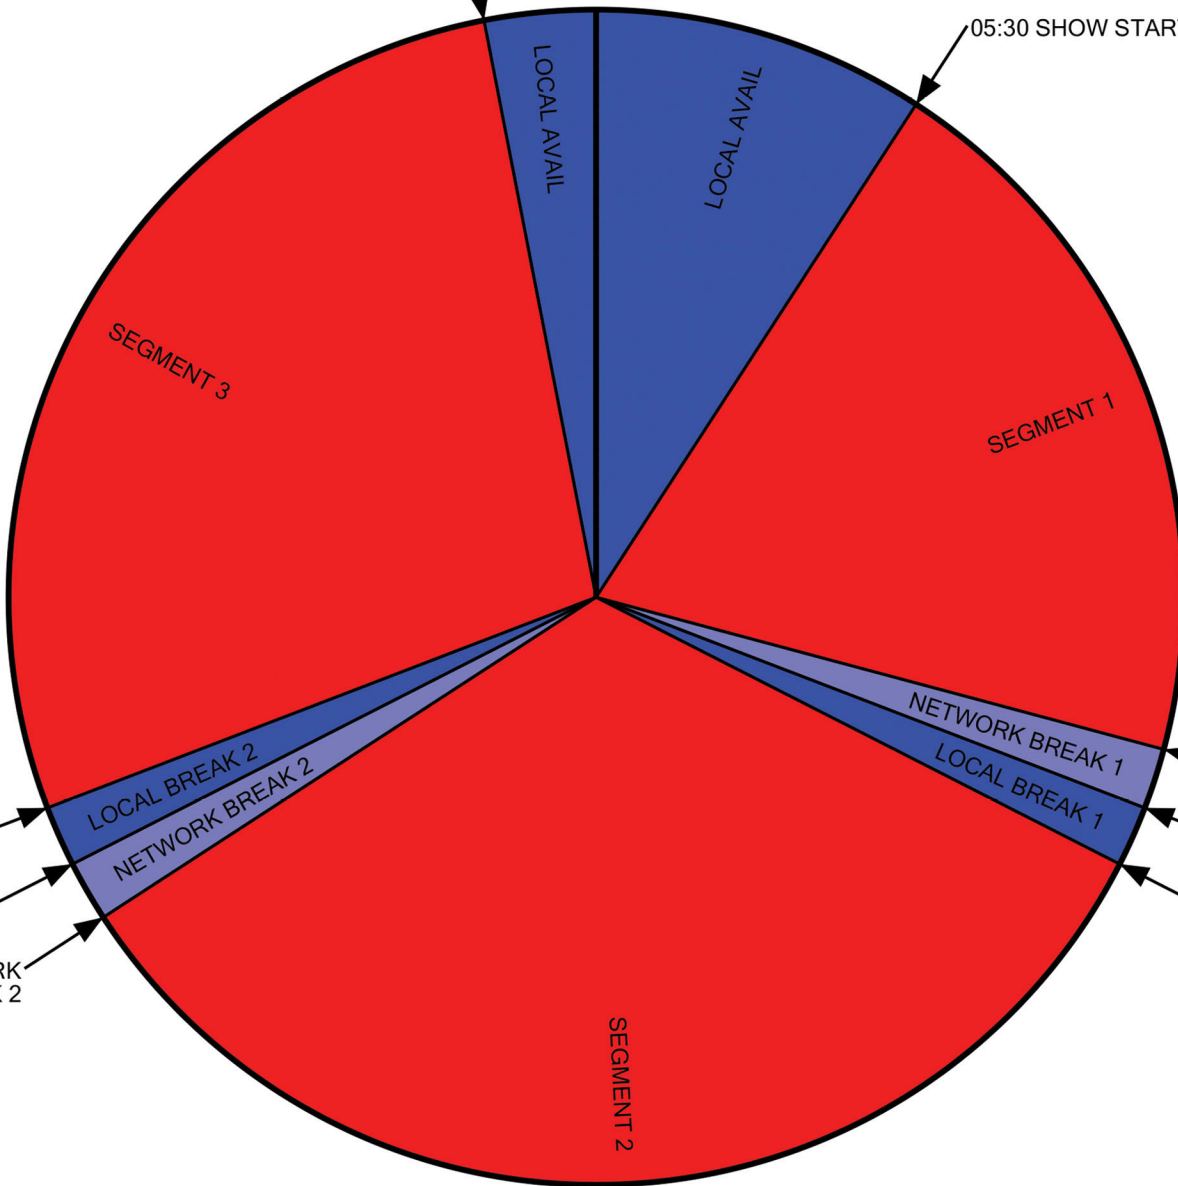

# ANIMAL WELFARE HOUR

SYND

CLOCK

58:10 HARD OUT

05:30 SHOW START

41:30 REJOIN PROGRAMMING

40:30 LOCAL BREAK 2

39:30 NETWORK BREAK 2