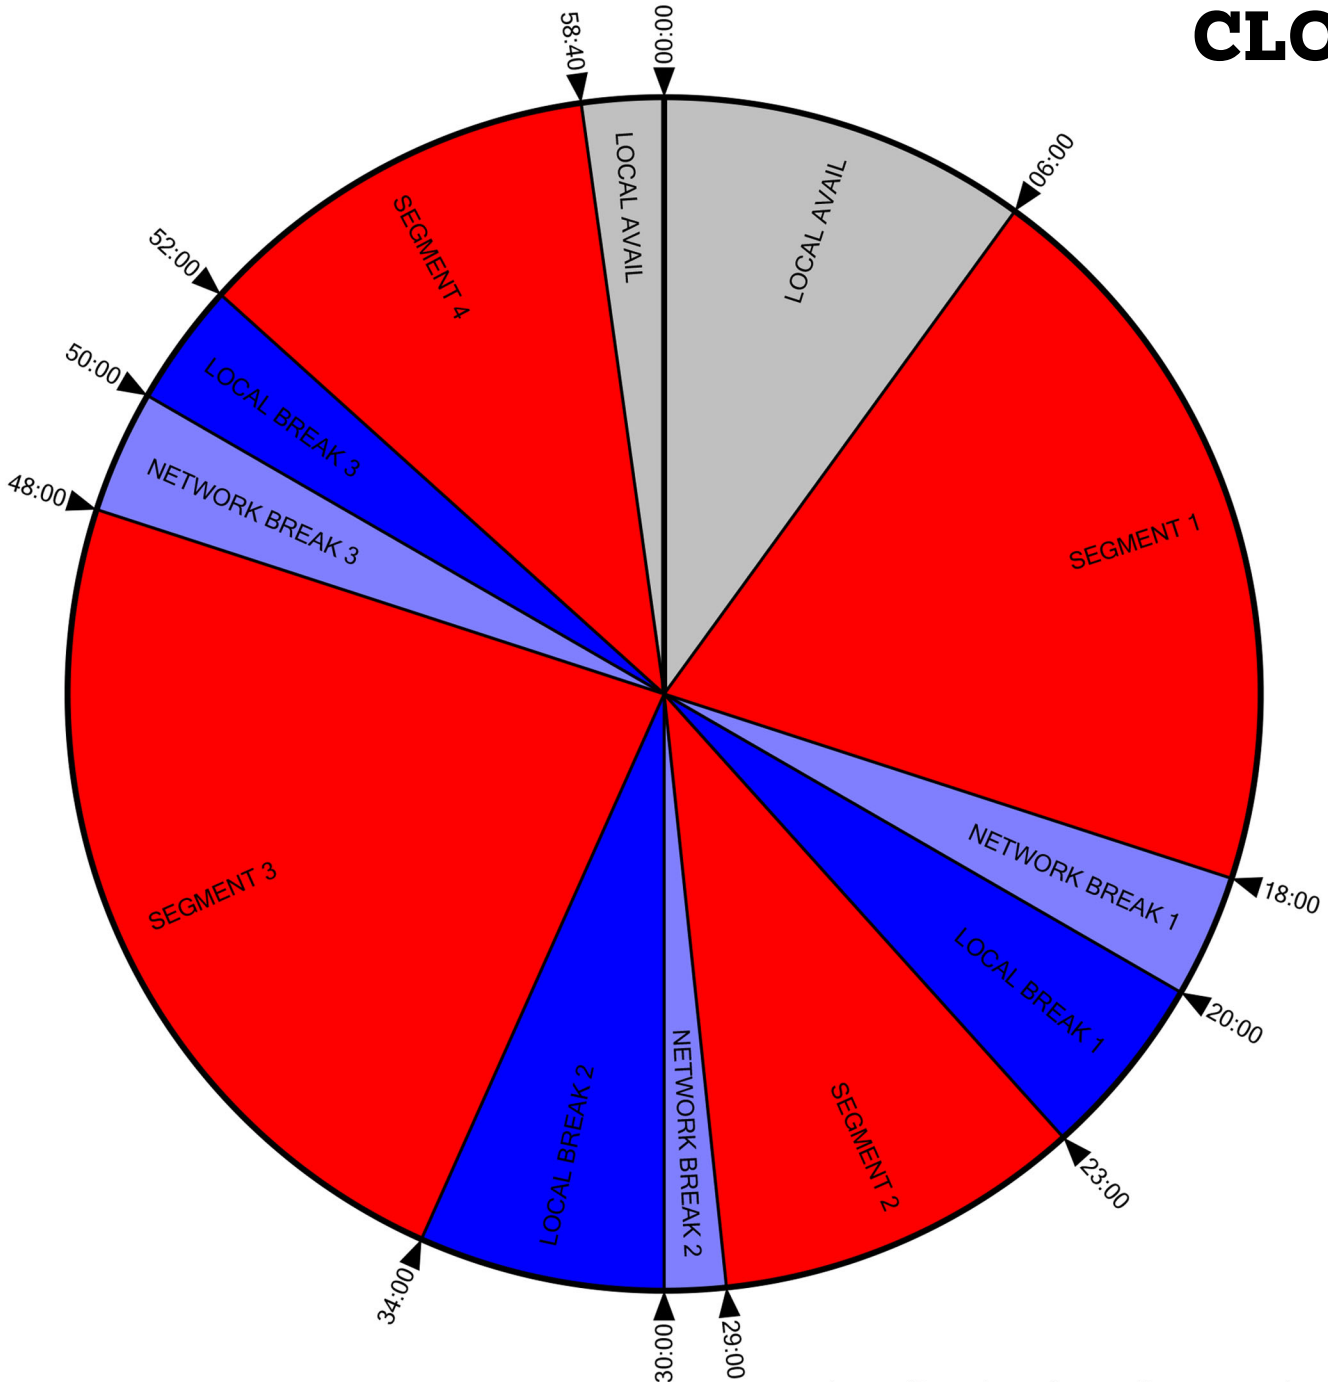

THE ROGER STONE SHOW

CLOCK

affiliation@redappleaudionetworks.com
 advertise@redappleaudionetworks.com

Affiliate Information: (240) 883-2006
 24/7 Technical Ops: (888) 435-7450

RED APPLE AUDIO NETWORKS