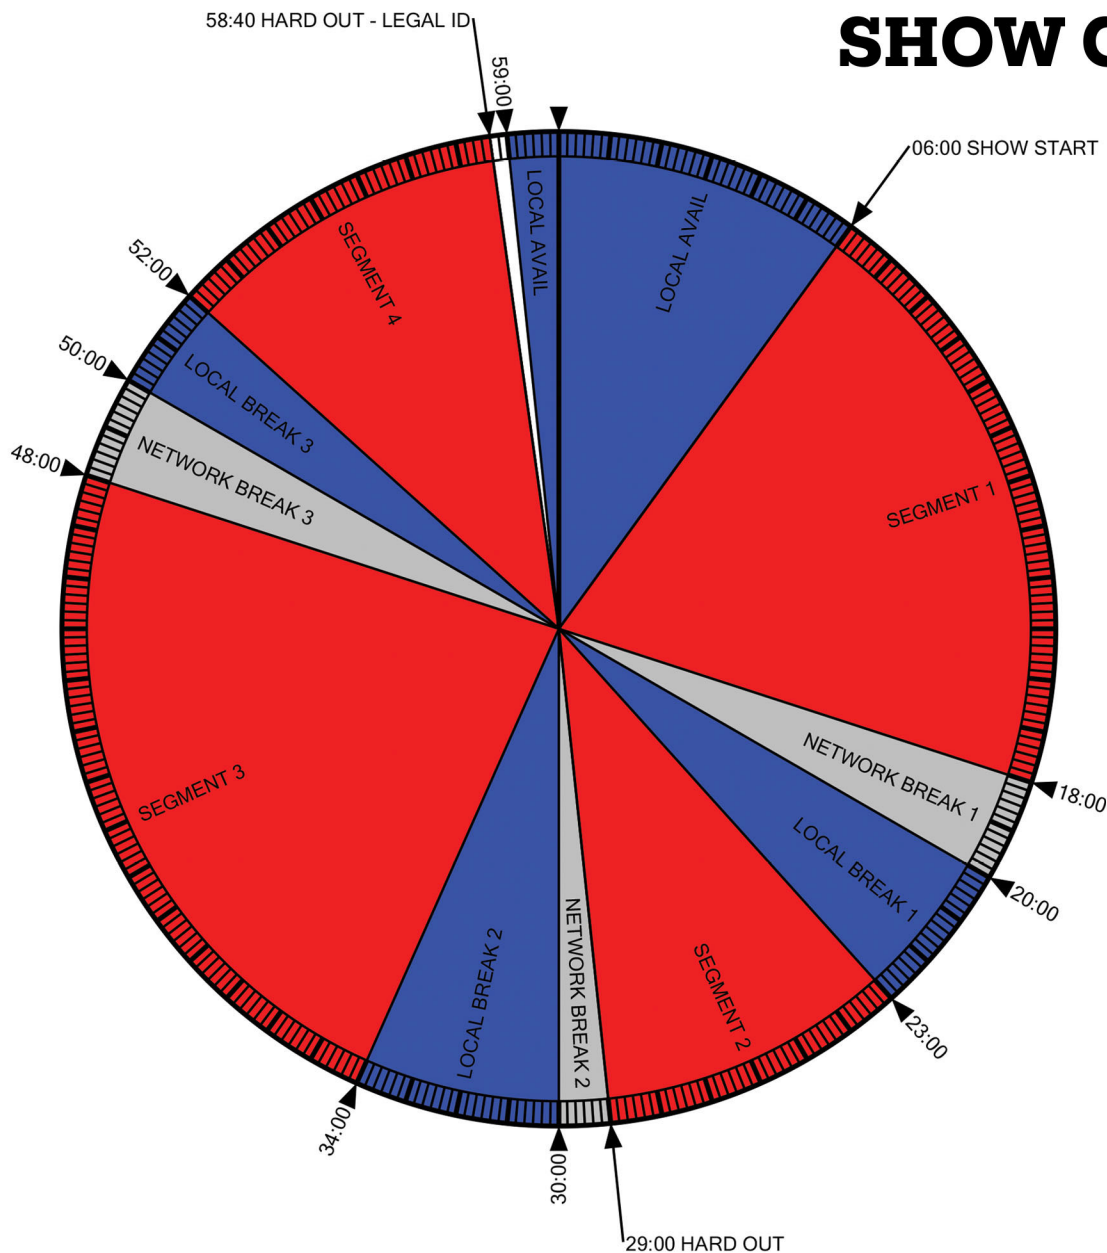

INAUGURATION: 2025

SHOW CLOCK

affiliation@redappleaudionetworks.com
advertise@redappleaudionetworks.com

Affiliate Information: (240) 883-2006
24/7 Technical Ops: (888) 435-7450