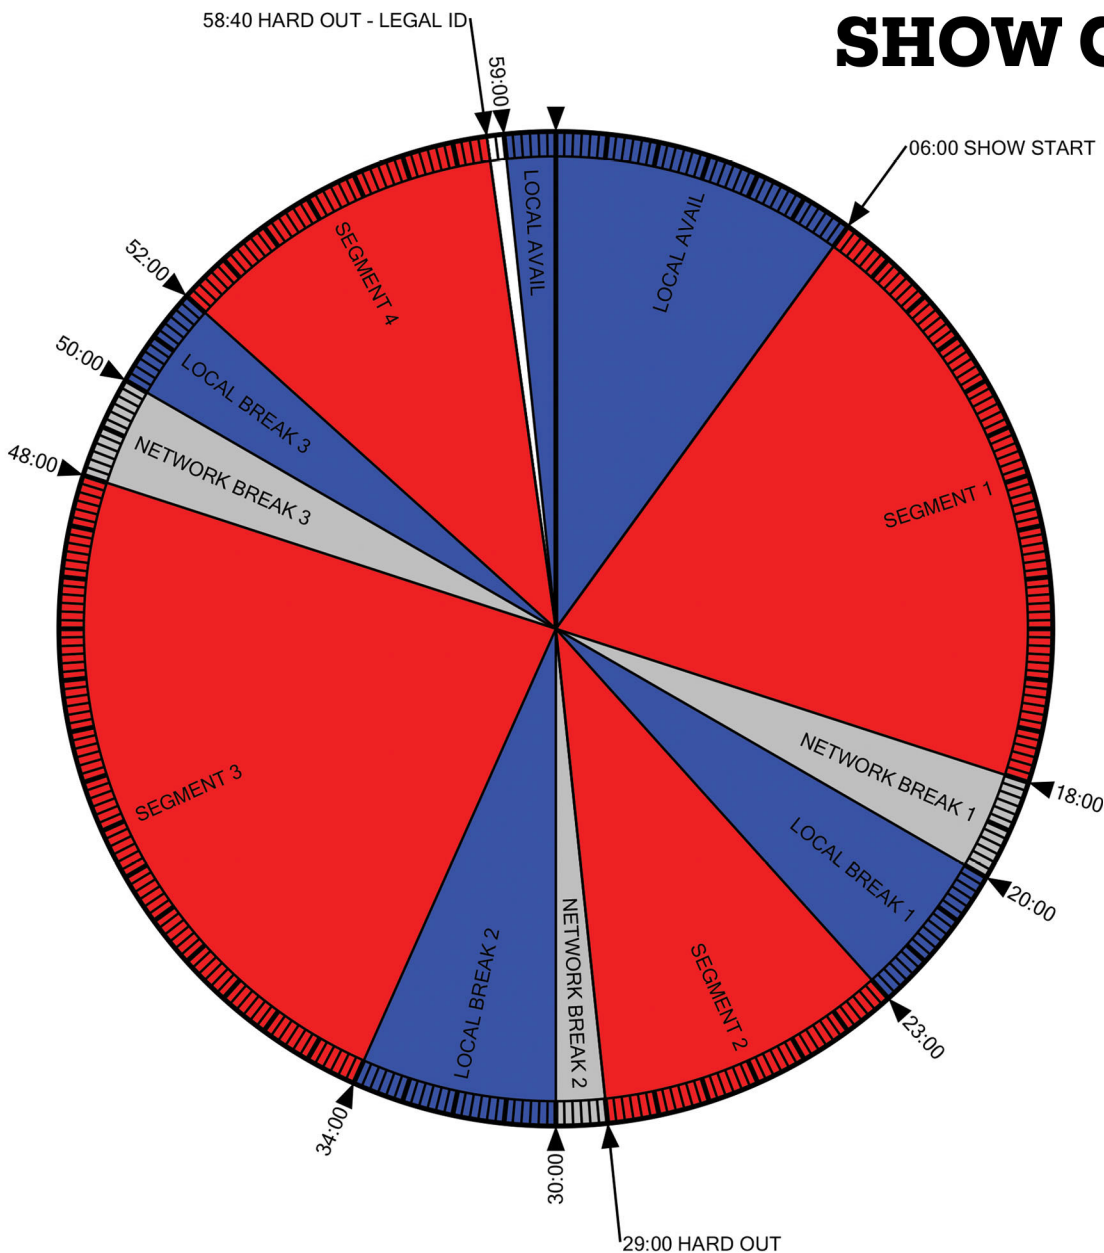

The Rush Hour WITH JAMES GOLDEN

SHOW CLOCK

affiliation@redappleaudionetworks.com
advertise@redappleaudionetworks.com

Affiliate Information: (240) 883-2006
24/7 Technical Ops: (888) 435-7450

RED APPLE AUDIO NETWORKS