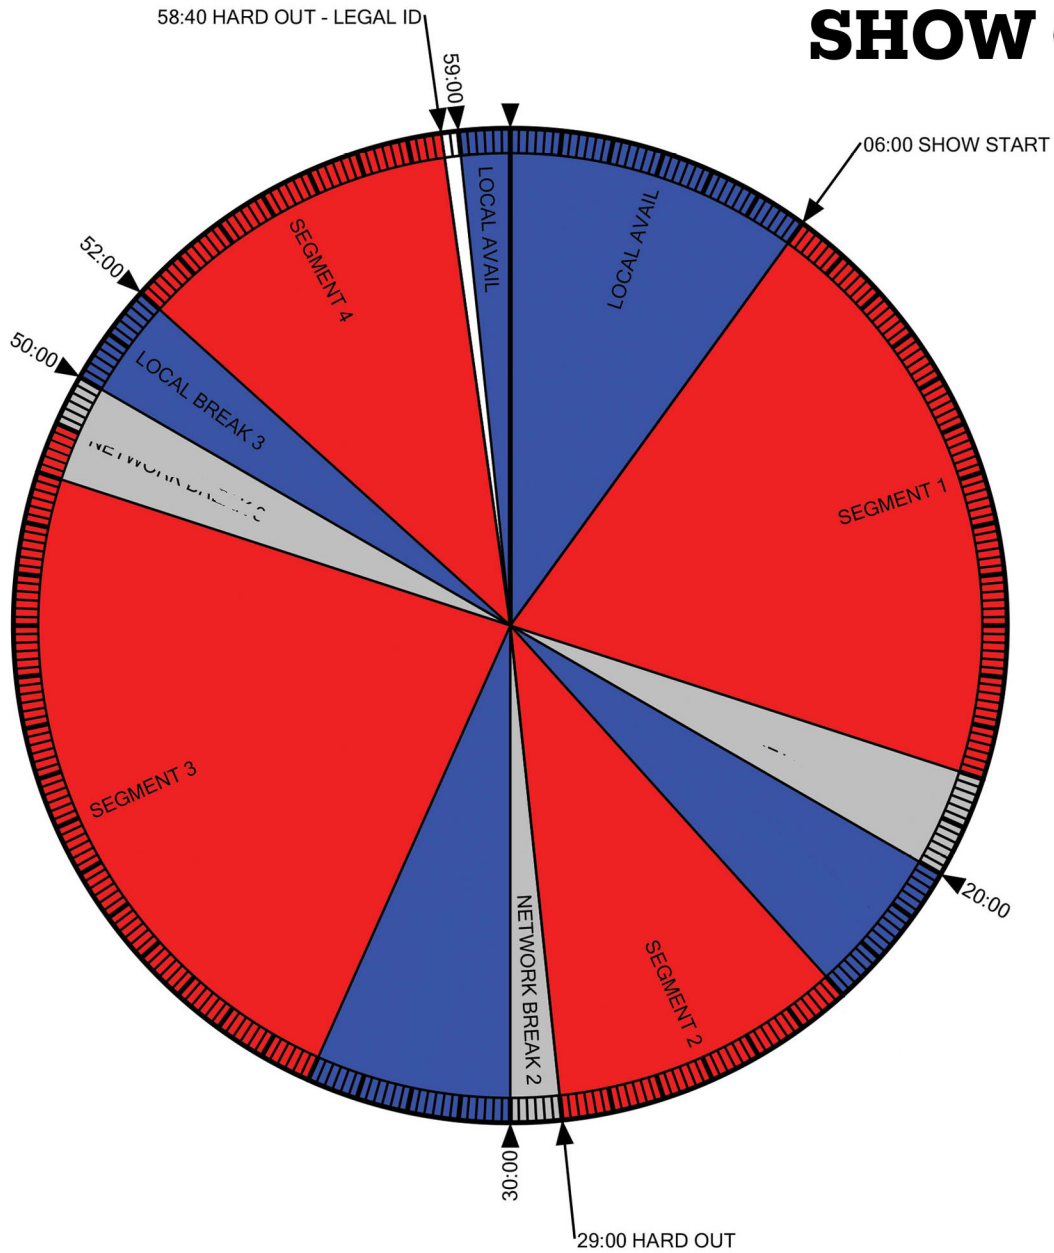

THE REV & THE RABBI

SHOW CLOCK

advertise@redappleaudionetworks.com
affiliation@redappleaudionetworks.com

operations@redappleaudionetworks.com
Call for more information: (212) 613-3835

RED APPLE AUDIO NETWORKS