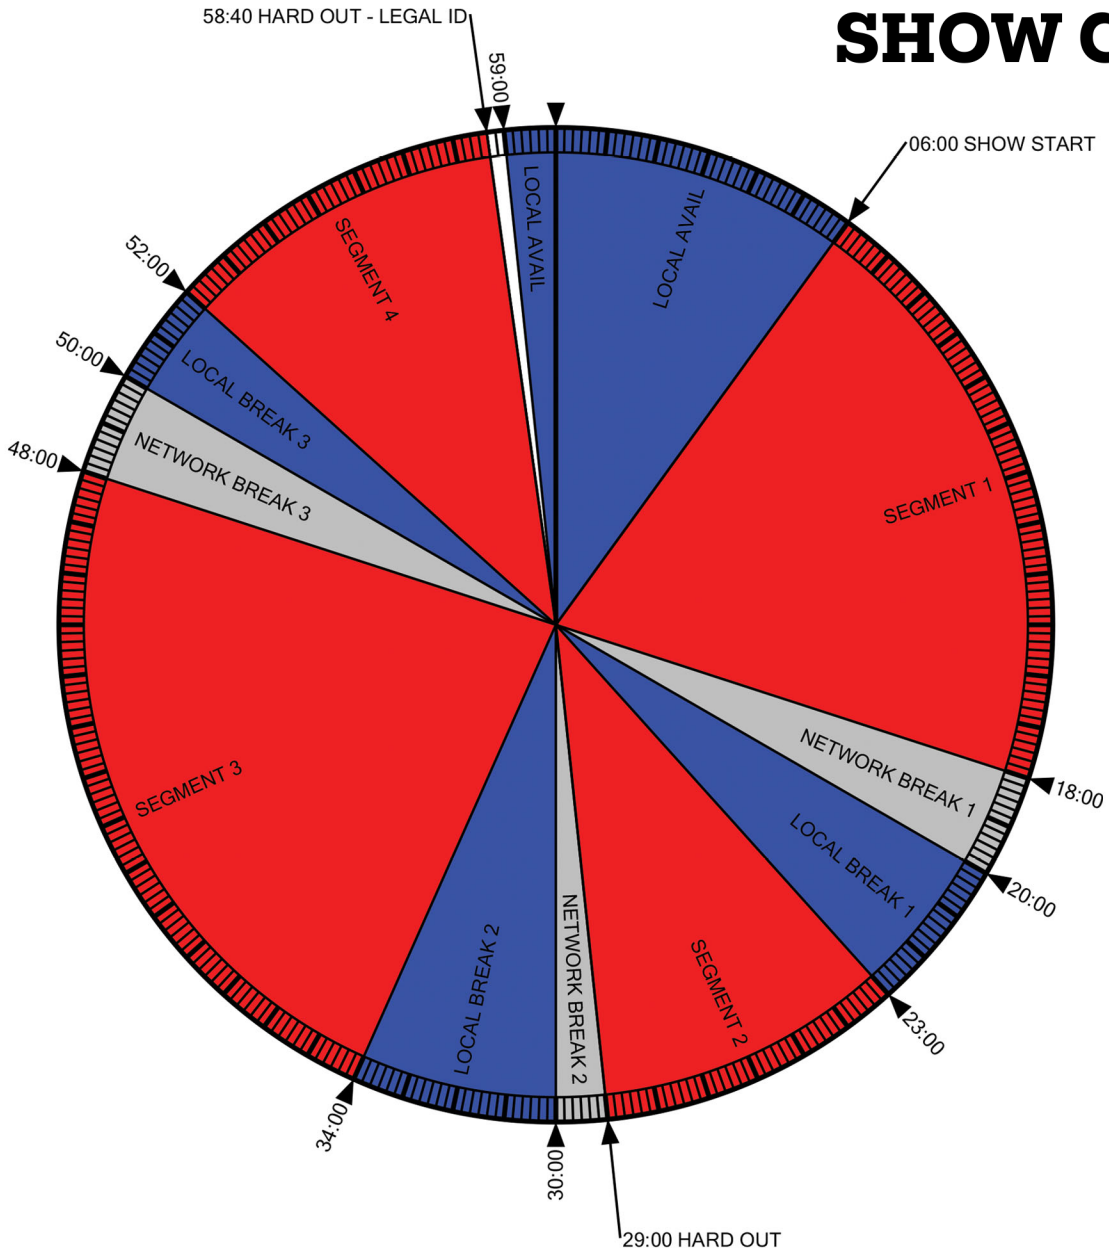

STONE

ZONE

SHOW CLOCK

affiliation@redappleaudionetworks.com
 advertise@redappleaudionetworks.com

Affiliate Information: (240) 883-2006
 24/7 Technical Ops: (888) 435-7450

RED APPLE AUDIO NETWORKS