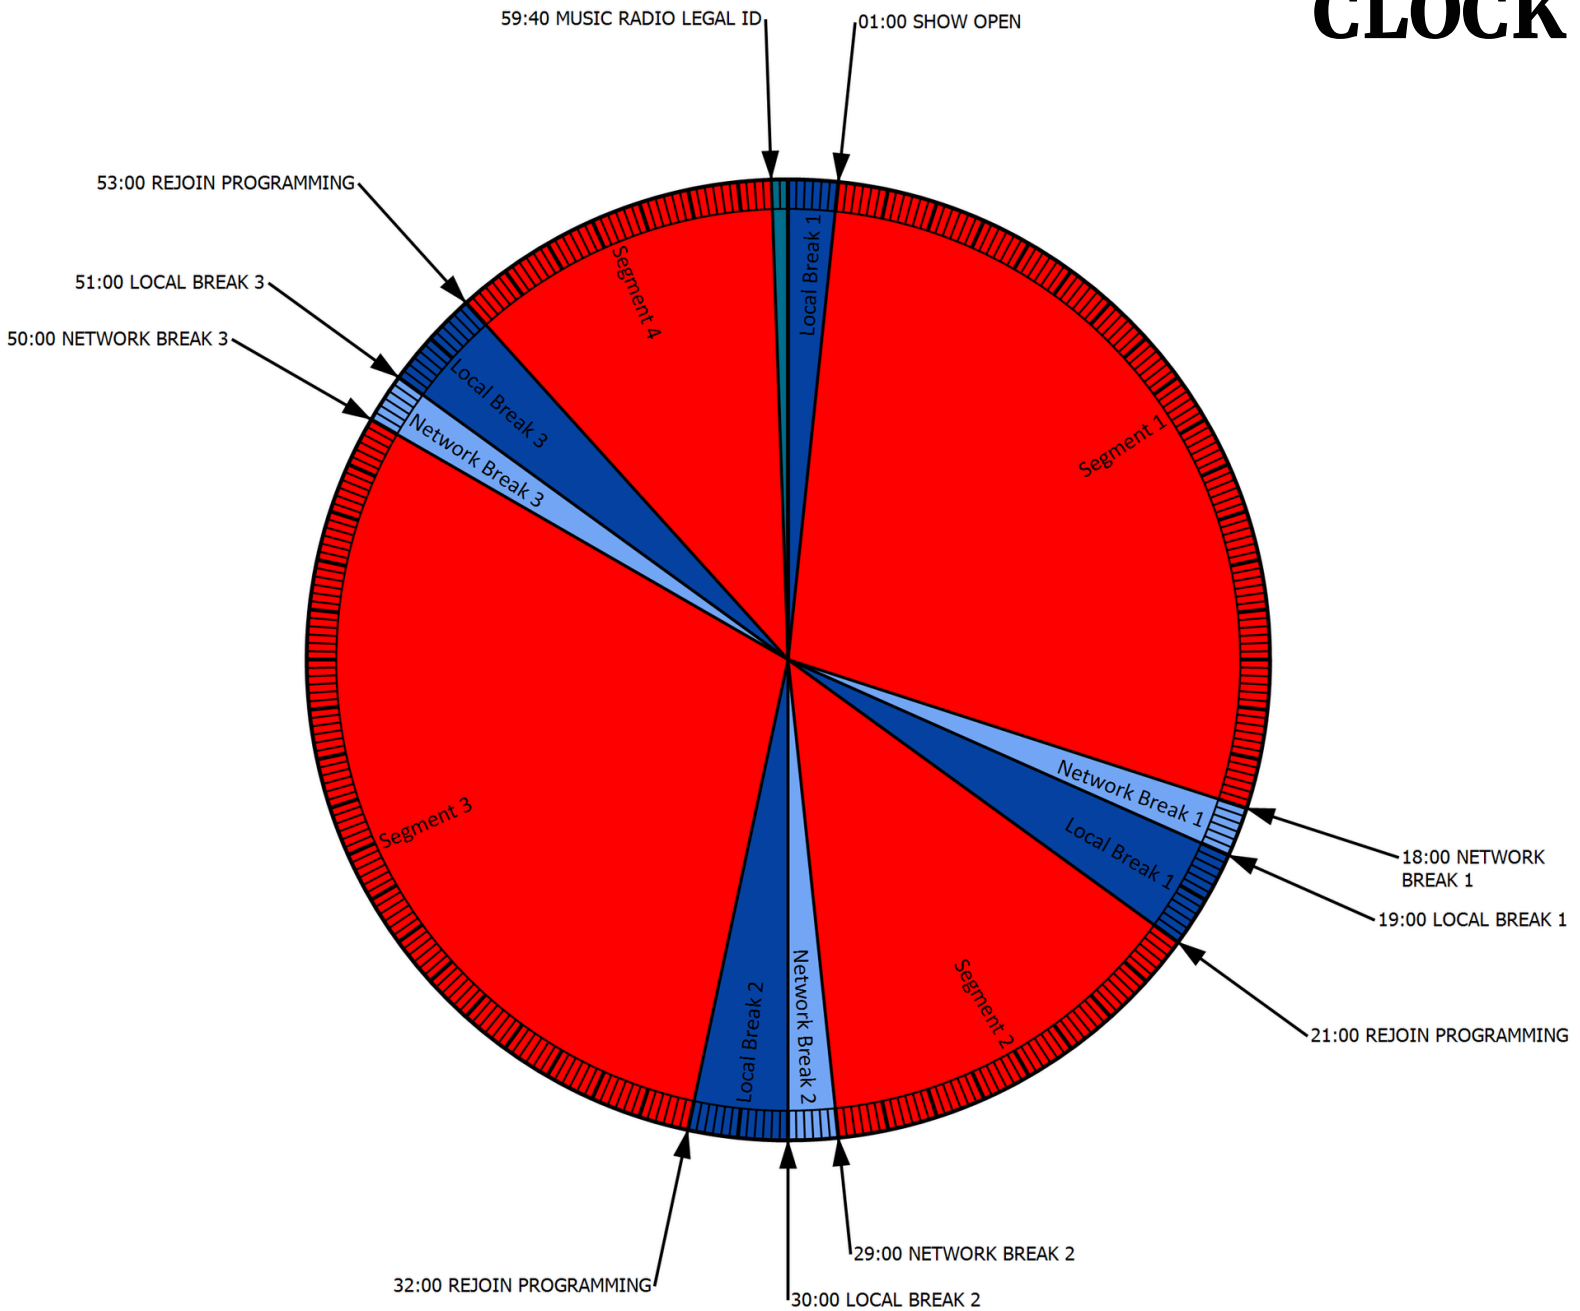

BULOVA'S
Sinatra
SHOWCASE

WITH
JOE PISCOPO

CLOCK

advertise@redappleaudionetworks.com
affiliation@redappleaudionetworks.com

Affiliate Information: (212) 613-3835
24/7 Technical Ops: (888) 435-7450

RED APPLE AUDIO NETWORKS