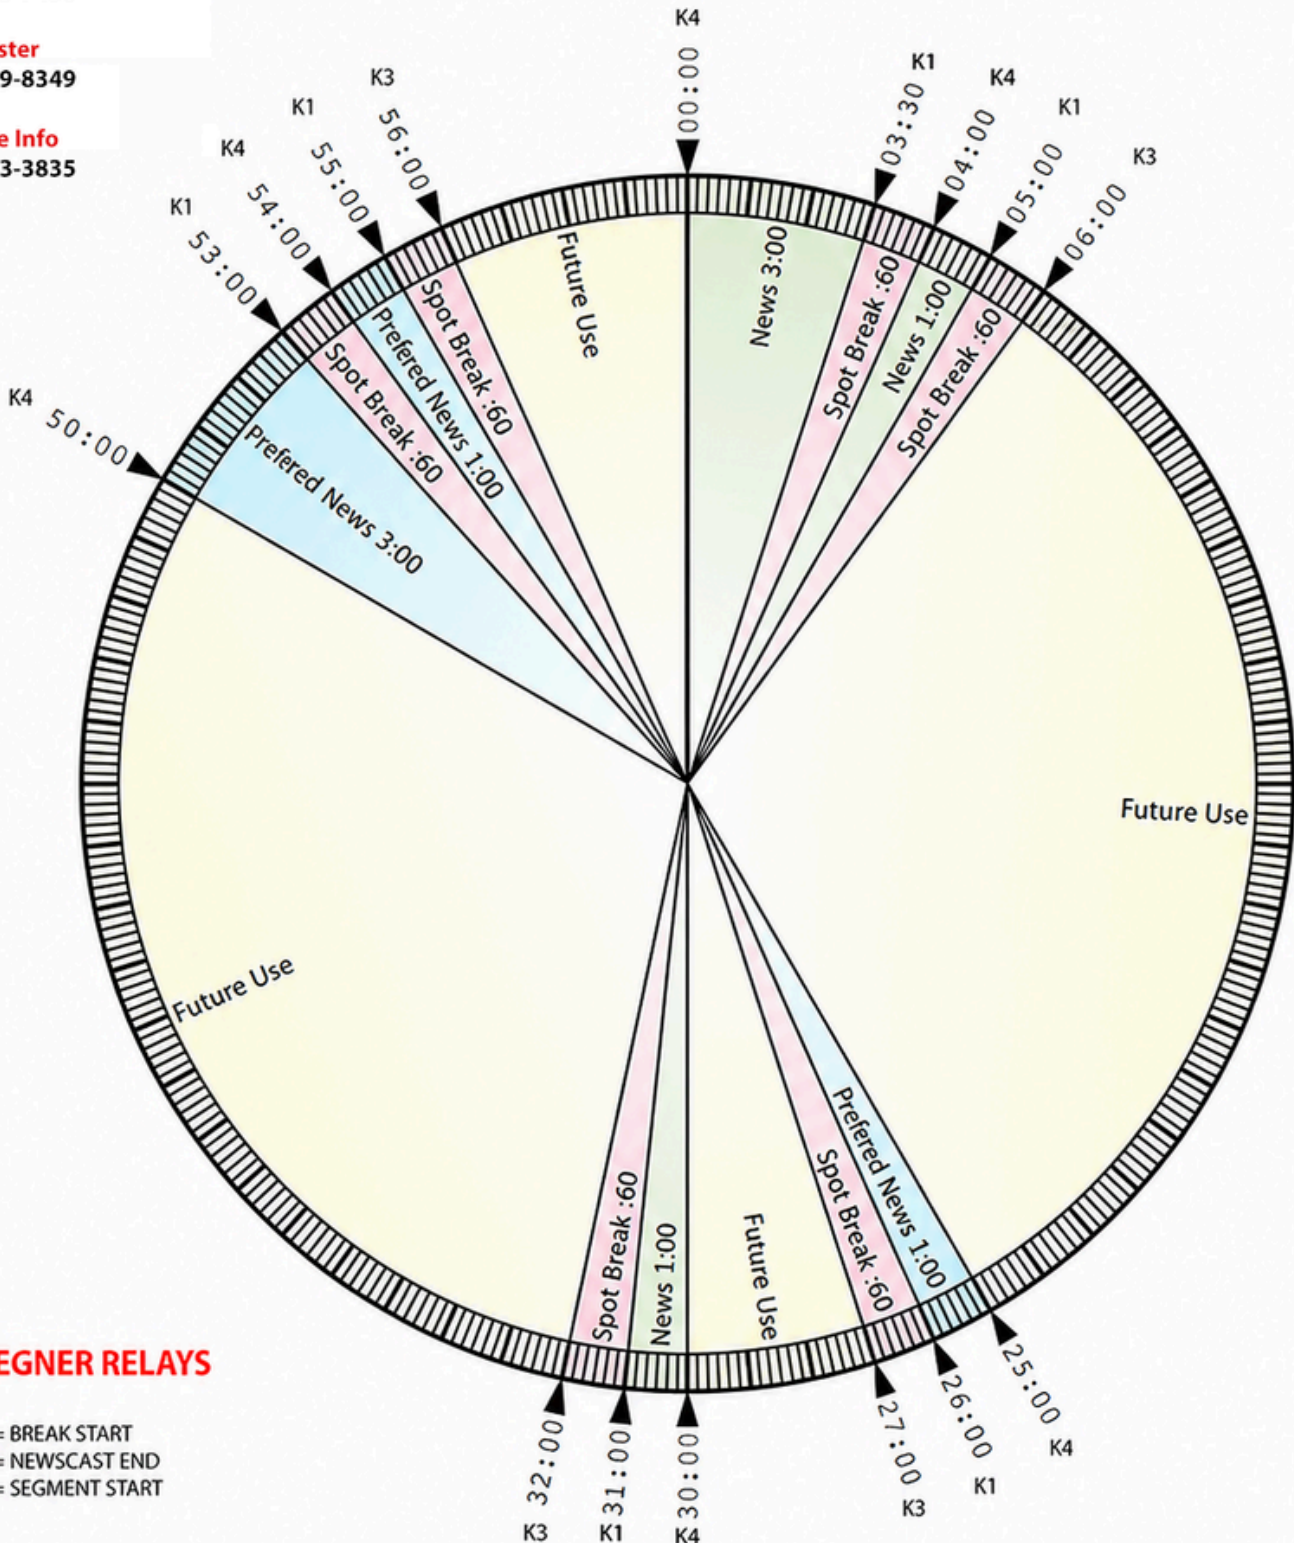

# WORLDWIDE NEWS NETWORK

### WEGNER RELAYS

K1 = BREAK START  
K3 = NEWSCAST END  
K4 = SEGMENT START