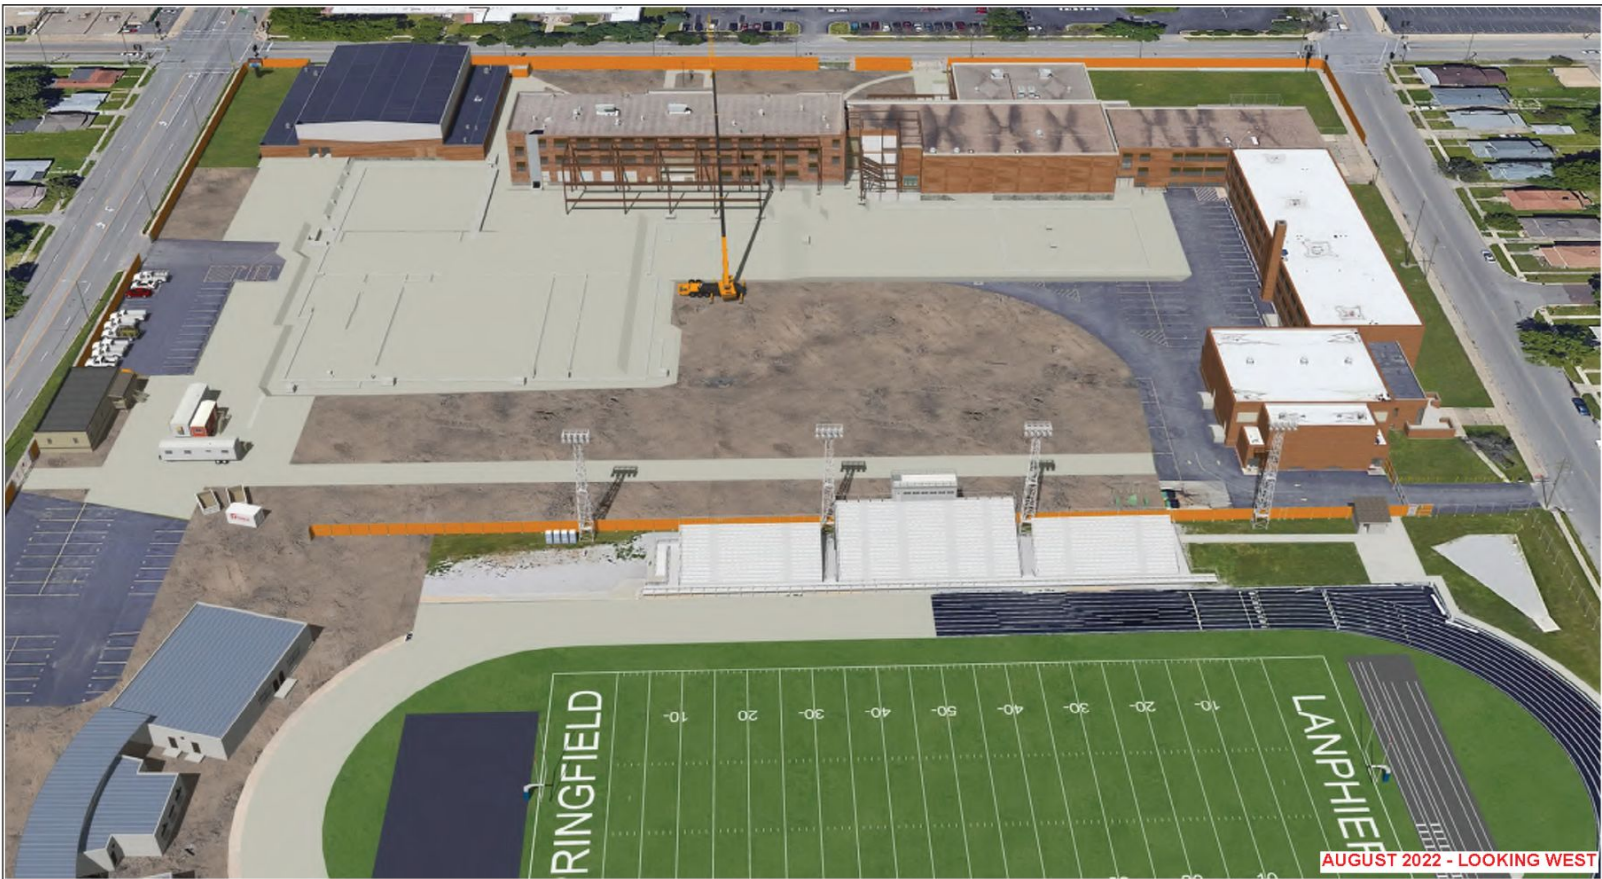

AUGUST 2022 - LOOKING WEST

DISTRICT 186
SPRINGFIELD PUBLIC SCHOOLS

Site Logistics and Phasing Plan

Lanphier High School

Construction Visualizations

Project number	5.12
Date	
Drawn by	
Checked by	
	Scale