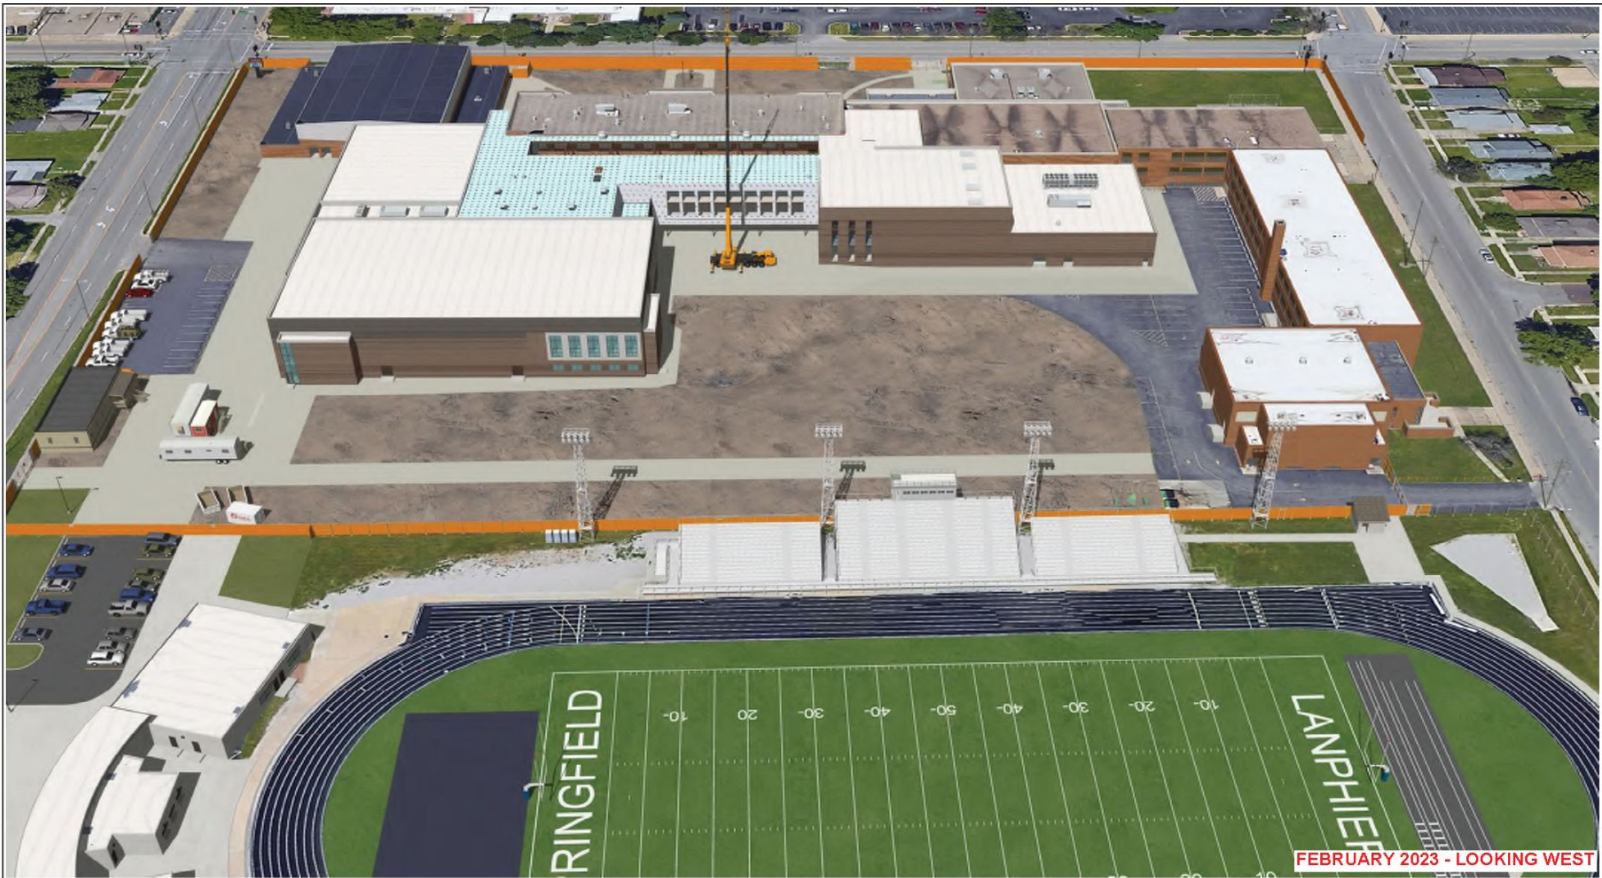

FEBRUARY 2023 - LOOKING WEST

DISTRICT 186
SPRINGFIELD PUBLIC SCHOOLS

Site Logistics and Phasing Plan

Lanphier High School

Construction Visualizations

Project number	5.18
Date	
Drawn by	Scale
Checked by