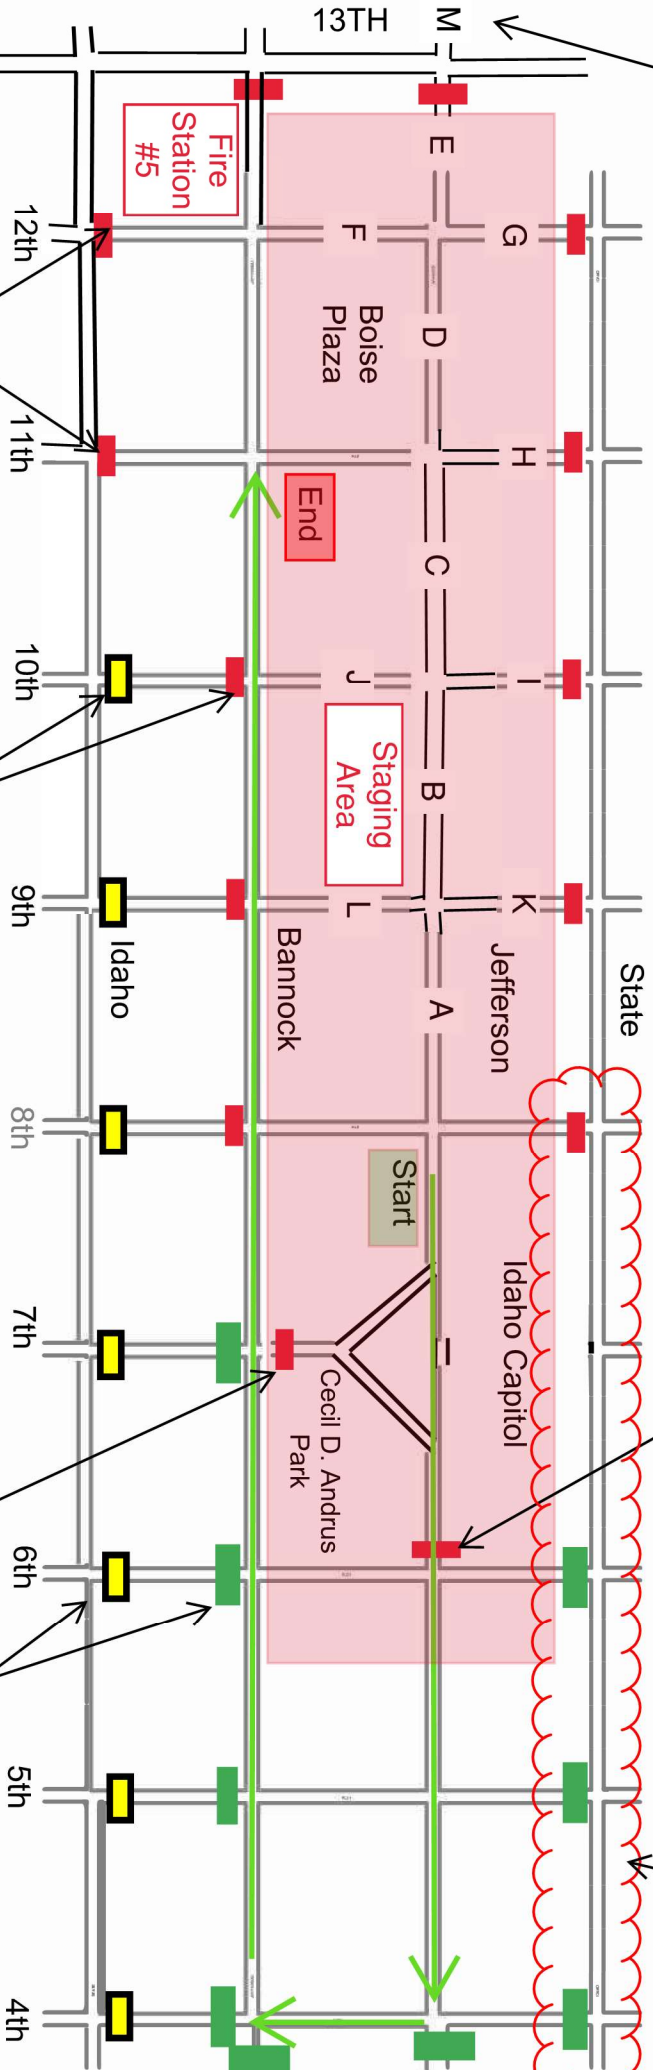

Idaho Veterans Parade
 10:00 AM Saturday, November 2, 2024
 Revised 10/2/2024

Units parade in alphabetical order

Boise Fire and Police
 Staging Area

Clouded Area
 indicates barriers
 currently in place for
 construction on State
 Street

7:00 AM Temporary
 Barrier for Staging
 Area at Capitol

7:00 AM Barriers to
 isolate float unloading
 only area on 11th and
 12th Street.

7:00 AM Barriers
 around Staging Area
 for parade units
 access only

7:00 AM Barriers for
 Staging Area at
 Capitol for KTVB
 Access Only

Road Closed Signs
 9:00 AM Barriers for
 Parade Route

KEEP CENTER LANE
 OF ALL ROADS
 OPEN FOR FIRE
 AND EMERGENCY
 VEHICLES

ARRIVAL SCHEDULE
 A, B, C, D, E - 8:30 116 Cavalry Units
 F, G, H, I, J, K, L, M - 9:00 All Others

LEGEND
 Road Closed Ahead(7:00 AM)
 Road Closed (7:00 AM)
 Road Closed (9:00 AM)