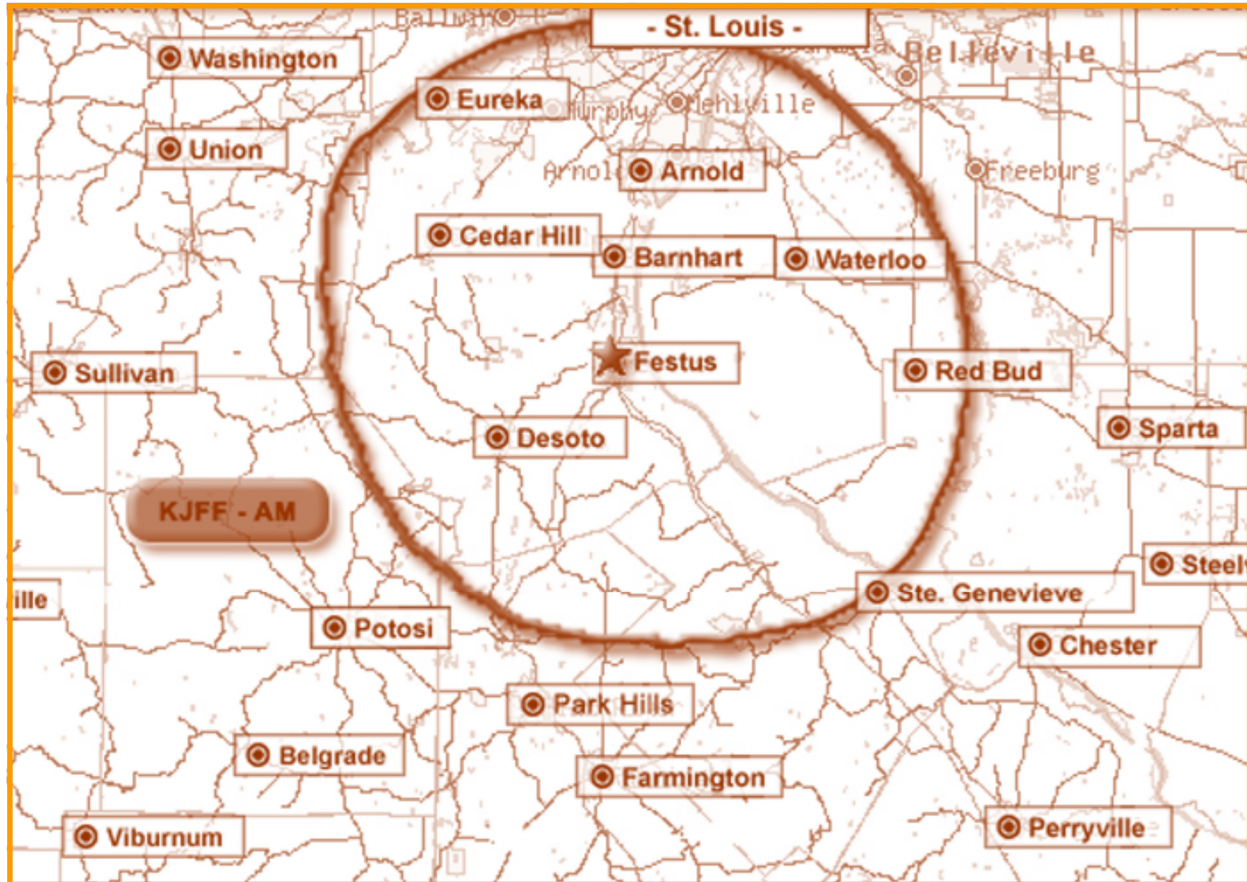

# The Heart of Our Primary Coverage

- ***KJFF is the only daily medium in Jefferson County. Local Newspaper is weekly***
- ***KJFF's Morning Magazine captures and reports on life 6:00 am till 11:00 am daily***
- ***The Morning Magazine features interviews and programs with county and city officials, civic leaders, educators and other interesting personalities for 5 hours each day!***
- ***The PM Magazine continues reporting on the local day during afternoon drive, 4:00 till 6:00***
- ***KJFF covers events of 8 Jefferson County High Schools and Jeffco Community College***
- ***KJFF broadcasts Mizzou Tigers Football, Basketball & Gateway Grizzlies Baseball***
- ***KJFF is an Official Government Weather Reporting Station. Jefferson County weather coverage is unmatched by any media in the region***