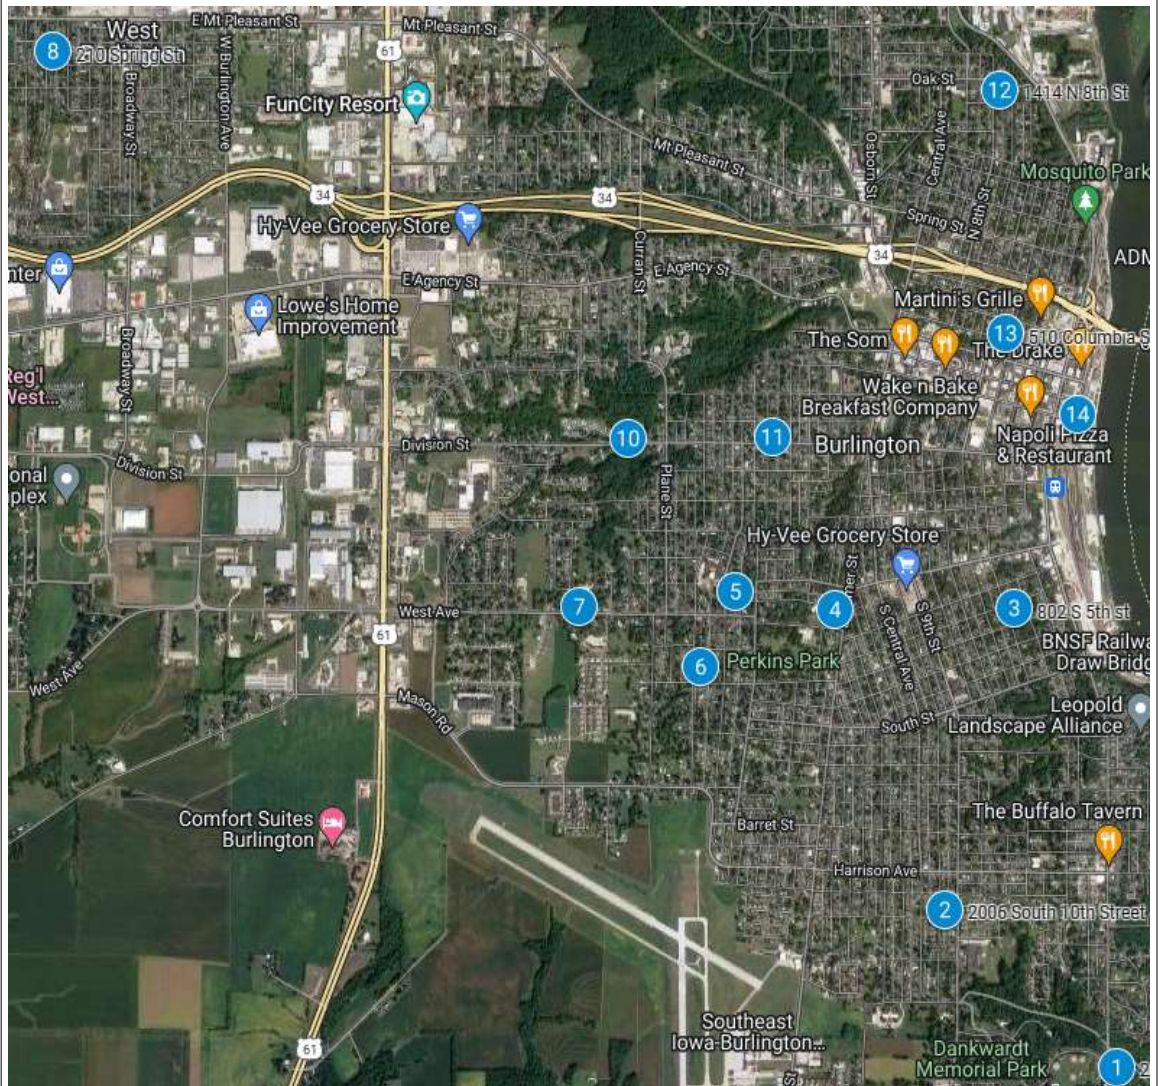

Casebine Holiday Trail of Lights Vote Form

Addresses

- 1 2660 S Main
- 2 2006 South 10th Street
- 3 802 S 5th st
- 4 1409 Grove St
- 5 810 South Leebrick St.
- 6 1018 South Starr Avenue
- 7 2520 West Ave
- 8 210 Spring St
- 9 14565 Washington Rd
- 10 2218 Division St.
- 11 214 S. Garfield Ave.
- 12 1414 N 8th St
- 13 510 Columbia Street
- 14 200 N. Front Street

Circle the house for which you are voting.

Name _____

Email _____

Phone _____

Date _____

Leave this form in the box at Location #14 near the Christmas Tree. Brought to you by your Holiday Music Station 93.5 KKMI, Casebine Community Credit Union, and Burlington Riverfront Entertainment.