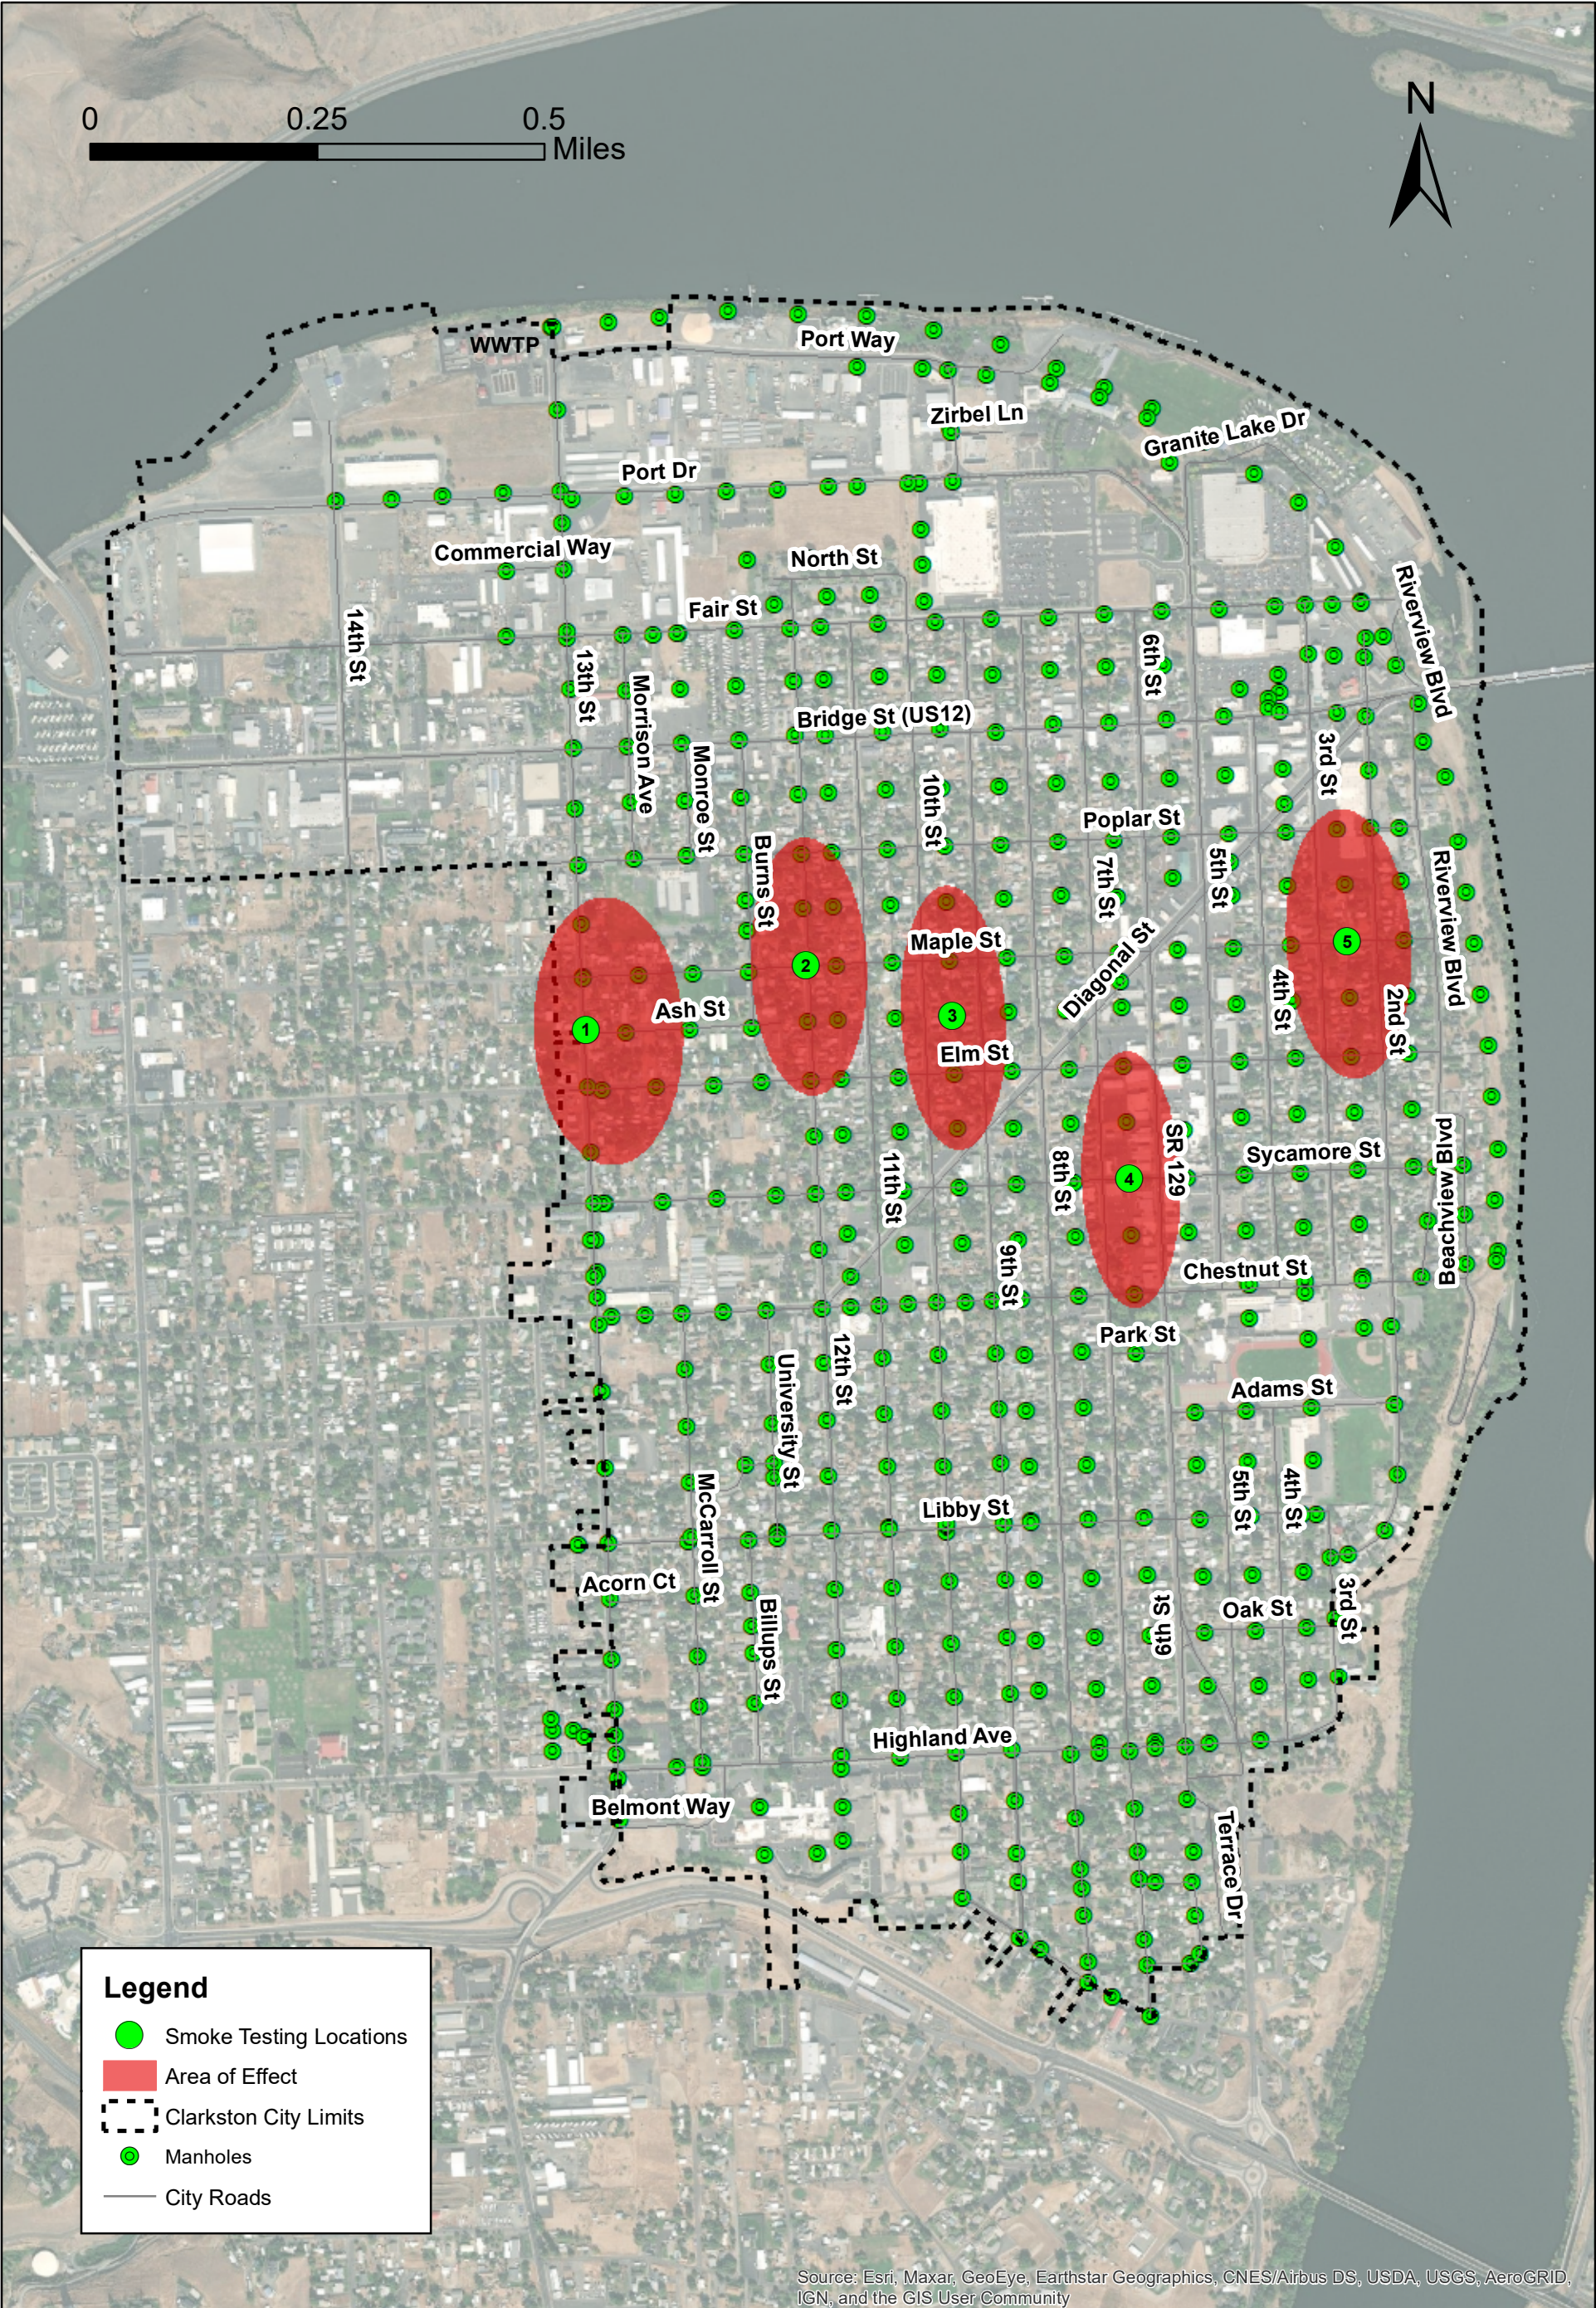

0 0.25 0.5 Miles

Legend

- Smoke Testing Locations
- Area of Effect
- Clarkston City Limits
- Manholes
- City Roads

Source: Esri, Maxar, GeoEye, Earthstar Geographics, CNES/Airbus DS, USDA, USGS, AeroGRID, IGN, and the GIS User Community

Smoke Testing Locations
General Sewer Plan

City of Clarkston, WA
August 2021