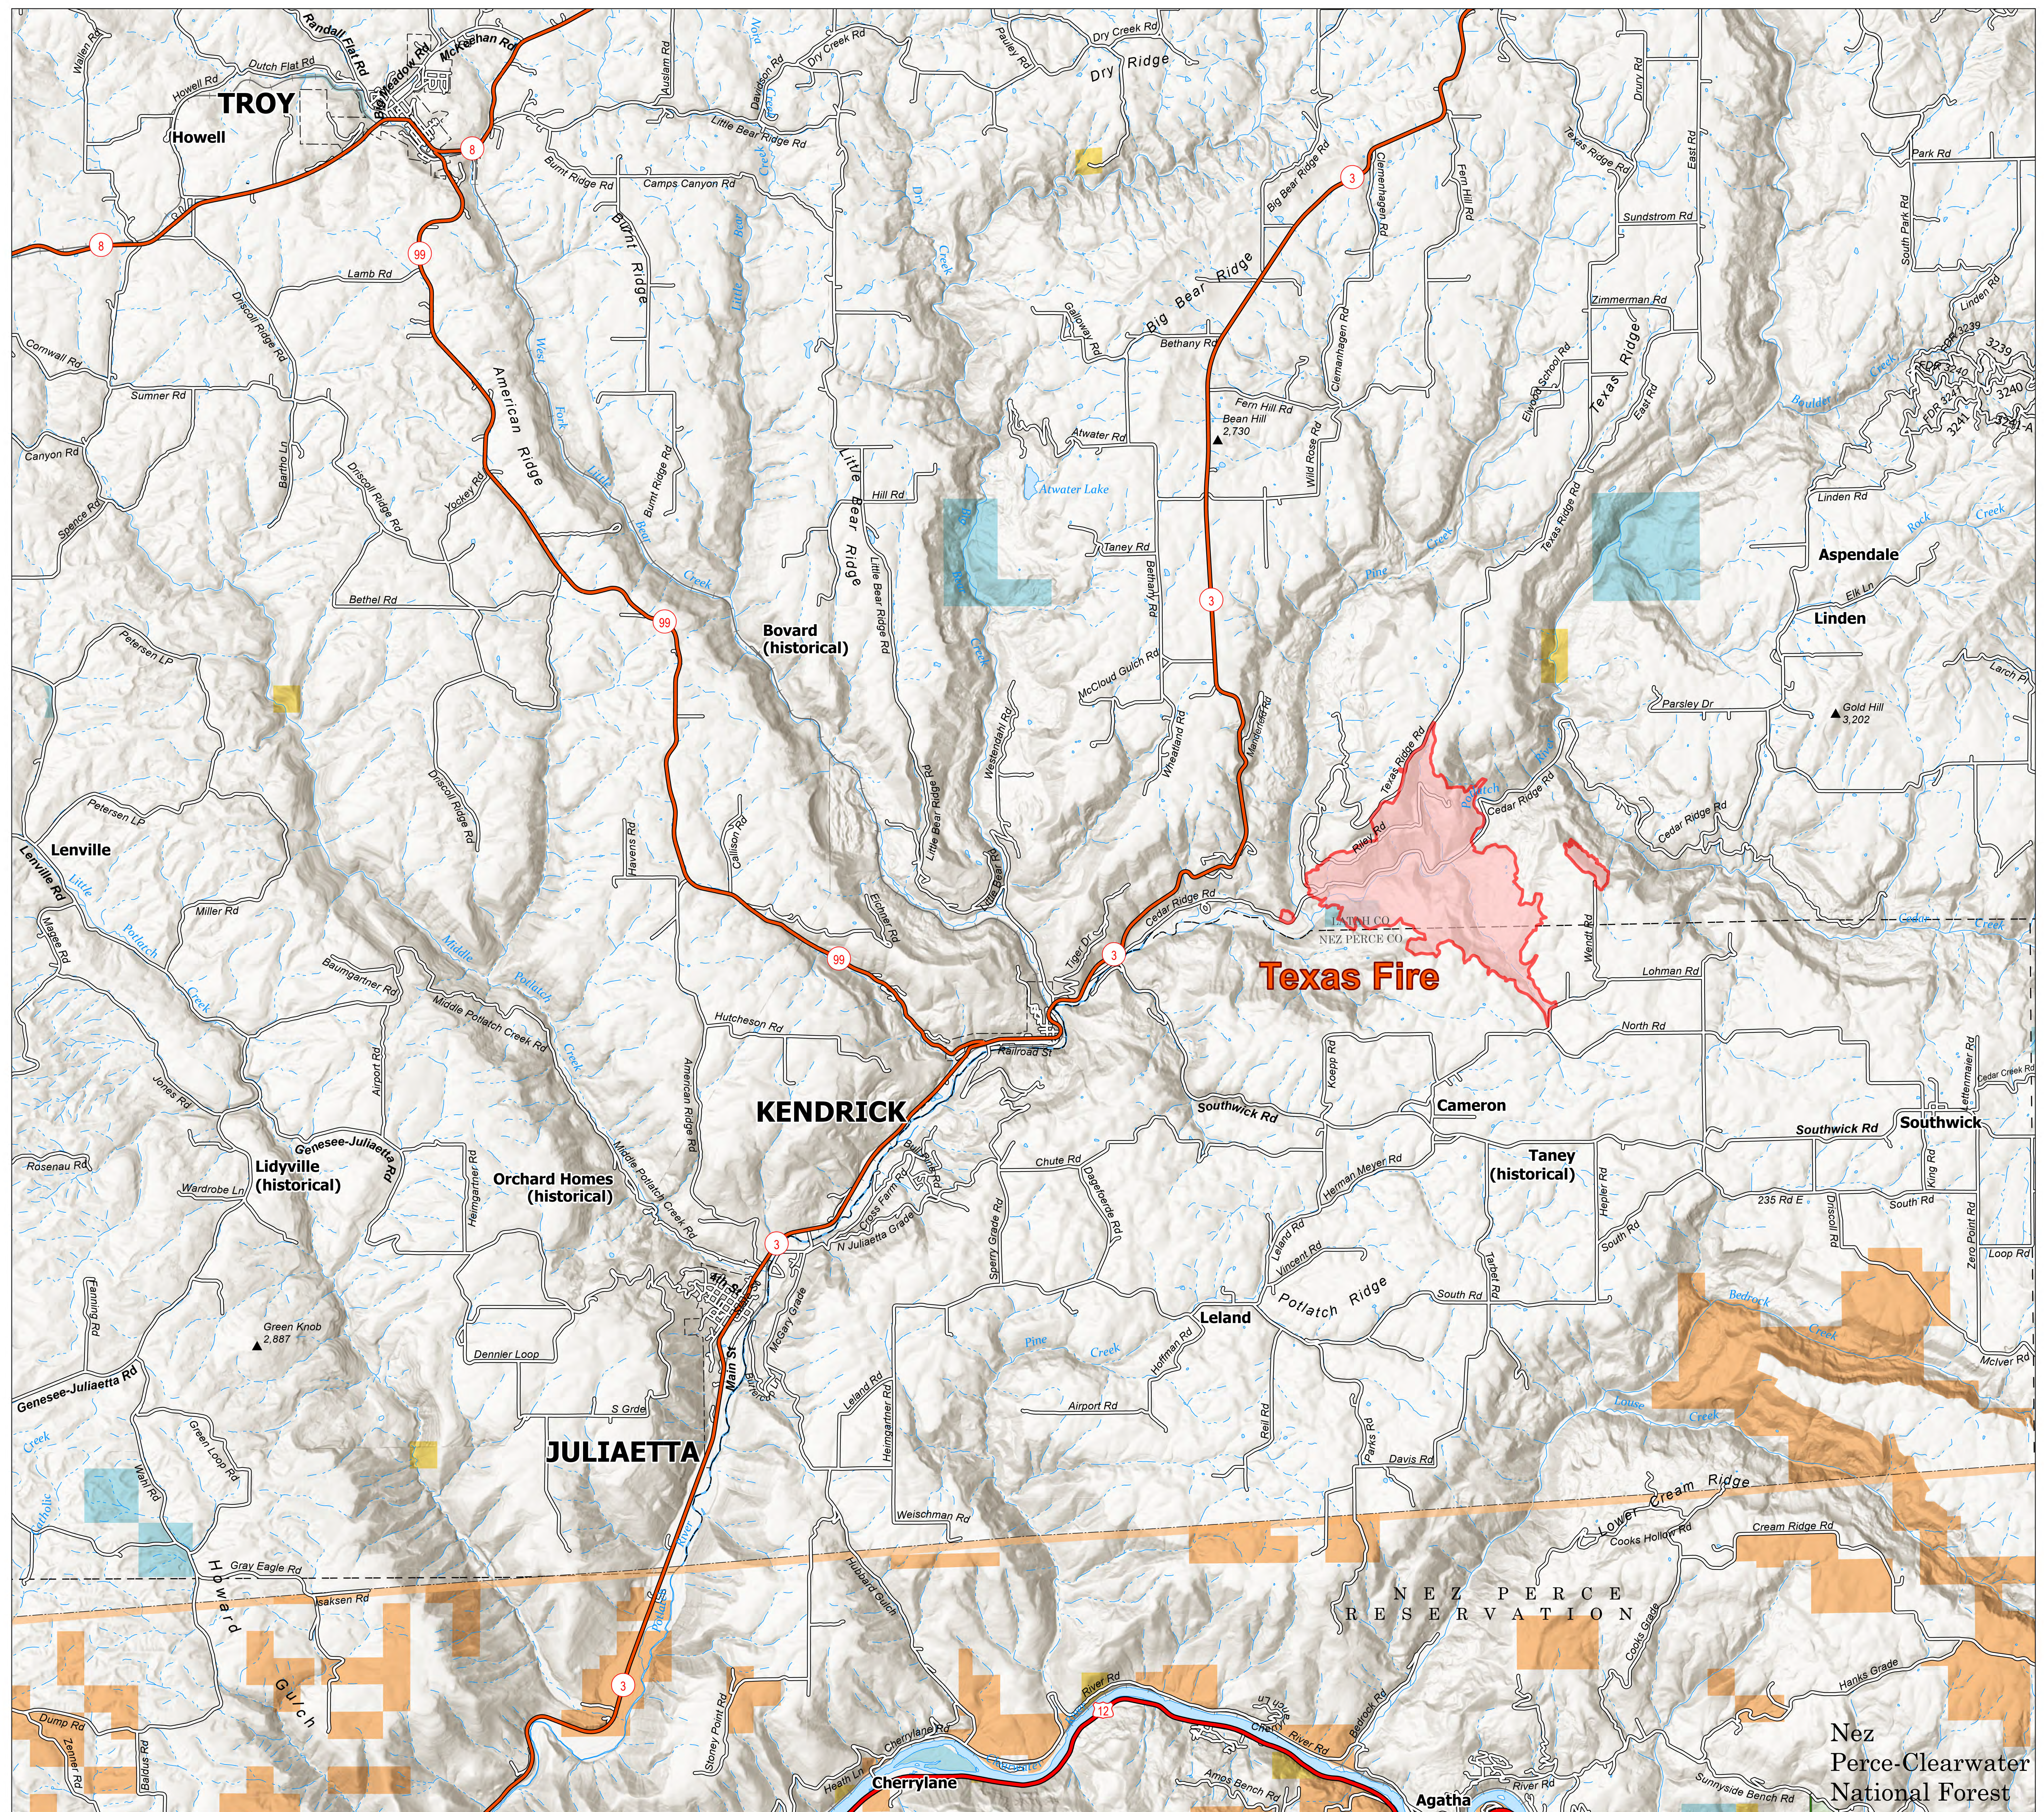

Public Information

Texas
IDPDS-000349
07/18/2024 Day

1,543 acres at 20240717 1020hrs

- Wildfire Daily Fire Perimeter
- Primary Highway
- Secondary Highway
- Road
- Road, Paved
- Road, Dirt/Gravel
- Road, high clearance
- Forest Service Land
- Bureau of Land Management Lands
- State Lands

1:31,250 | RIST 2024 | 7/17/2024 2014
Acres from IAA
North American 1983 Datum, LatLong Grid

Nez Perce-Clearwater
National Forest