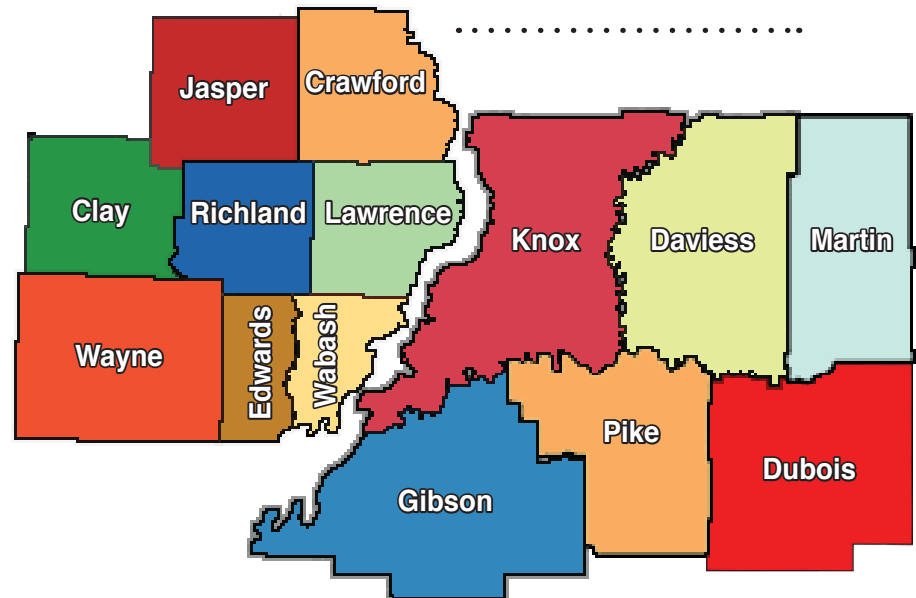

Direct Mail Market Area

Total Households Reached:

136,600

Indiana Counties:

Daviess	11,946
Gibson	14,899
Eberfeld*	1,134
*Just outside of Gibson County	
Knox.....	16,523
Martin.....	5,433
Pike	5,266
Parke/Vermillion.....	14,249
Dubois	19,204

Illinois Counties:

Crawford.....	8,656
Edwards.....	3,431
Lawrence	6,244
Wabash.....	5,194
Wayne	7,247
Richland	7,324
Clay	6,079
Jasper.....	3,771

See other side for breakdown by ZIP Code

In Indiana:

DAVISS COUNTY:

EDWARDS COUNTY:

Albion, IL	62806	1,475
Bone Gap, IL	62815	148
Browns, IL	62818	153
Grayville, IL	62844	924
West Salem, IL	62476	731
TOTAL		3,431

LAWRENCE COUNTY:

Bridgeport, IL	62417	1,249
Lawrenceville, IL	62439	3,554
St. Francisville, IL	62460	495
Sumner, IL	62466	946
TOTAL		6,244

WABASH COUNTY:

Allendale, IL	62410	397
Mt. Carmel, IL	62863	4,494
TOTAL		5,194

WAYNE COUNTY:

Barnhill, IL	62809	115
Cisne, IL	62823	773
Ellery, IL	62833	151
Fairfield, IL	62837	4,119
Geff, IL	62842	335
Golden Gate, IL	62843	44
Johnsonville, IL	62850	153
Keenes, IL	62851	150
Mt. Erie, IL	62446	184
Rinard, IL	62878	143
Sims, IL	62886	161
Wayne City, IL	62895	919
TOTAL		7,247