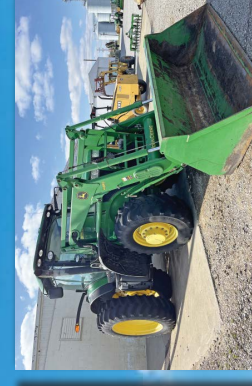

SPRING FARM EQUIPMENT AUCTION

FRIDAY, APRIL 29TH - 8AM (CST)

LOCATION: 1010 SKYLINE DRIVE - HOPKINSVILLE, KY

(FORMER ROEDER IMPLEMENT LOT)

TRACTORS - COMBINES - CORN & GRAIN HEADS - DRILLS

HAY AND TILLING EQUIP - PLANTERS - ROTARY MOWERS

SPRAY EQ - INDUSTRIAL EQ - 100'S OF ITEMS ON SALE DAY

NOTE! INFORMATION OR TO CONSIGN EQUIPMENT, CALL DELBERT ROEDER 270-881-2610 OR MARYELIZABETH COLEMAN 270-350-5132 OR 270-962-7273

AgDirect
Simple. Fast. Flexible Financing.®

www.roederauctioncompany.com

Tractors

John Deere 820, 2-WD, 13.6-28 Rear Tires, 8 Speed Gear Drive, 540 PTO, 3 Pt. w/Top Link
2004 John Deere 5303, 2-WD, 537 Hrs. Showing, ROPS w/Canopy, 12 Spd. Trans., 3 Pt. w/Top Link, 540 PTO, 16.9-28 Rear Tires, John Deere 510 Ldr. w/Bkt., S/N PY3303U001735
2017 Case IH Maxxum 125, MFWD, C/H/A, 722 Hrs. Showing, Case IH L755 Ldr. w/Bkt., 380/85R28 Front Tires, 460/85R38 Rear Tires, 16 Spd. Trans., LHR, 3 SCV, 540/1000 PTO, S/N ZGEE06936
2008 John Deere 5525, MFWD, C/H/A, 2,079 Hrs. Showing, John Deere 542 Self Leveling Ldr. w/Bkt. & Hay Spear, 12.4-24, 18.4R30, 2 SCV, 540 PTO, 12 Spd. Trans., LHR, S/N LV5525R453378
2016 John Deere 6145R, MFWD, C/H/A, 2,011 Hrs. Showing, John Deere 640R Ldr. w/Bkt., 380/8530 Front Tires, 480/80R42 Rear Tires, Rack & Pinion Rear Axles, 3 SCV, 540/1000 PTO, 20 Spd. Trans., LHR, Auto Trac Ready, S/N 1R1W6145RAGA024949

2008 John Deere 7830, MFWD, C/H/A, 5,780 Hrs. Showing, 480/42 Duals, 3 SCV, 540/1000 PTO, 16 Speed Power Quad, LHR, S/N RW7830R008257
2013 John Deere 5075E, MFWD, C/H/A, LDr., 16.9-28 Rear Tires, 540 PTO, 1 SCV, 12 Spd. Trans., LHR, S/N 1LV5075EHDY145292
Massey Ferguson 4225, MFWD, C/H/A, 1,110 Hrs. Showing
1994 John Deere 6200, MFWD, C/H/A, 4,083 Hrs. Showing, 13.6-24 Front Tires, 15.5-38 Rear Tires, 2 SCV, 540 PTO, S/N L06200V131550
Late 1930'S Farmer's Union Co-Op #3, 7.50-16 Front Tires, 15.5-38 Rear Tires, w/TA, 1 SCV, 540 PTO, 2 Pt. Hitch, 5 Spd. Trans., 31 Hrs. On Restoration, S/N 14495, E.xc. Cond.
2006 Kubota L3400, w/Backhoe Kubota L3130
Combines
2014 John Deere S670, 4-WD, 2,398/1,616 Hrs. Showing, Contour Master, Powercast Tailboard, 520/42 Duals, Green Star Ready, S/N H0S670SAE0766452

2014 John Deere S680, 4-WD, 1,911/1,208 Hrs. Showing, 520/85R42 Duals, Contour Master, Powercast Tailboard, John Deere 2630 Display, S/N 1H0S680SLD0765582
2009 John Deere 9870, 4-WD, 4,584/3,111 Hrs. Showing, 520/85R42 Duals, Contour Master, Powercast Tailboard, S/N H09870S703119
2001 John Deere 9750, 2-WD, 3,471/2,221 Hrs. Showing, Contour Master, Chopper, J&M Bin Extensions, 30.5-32, S/N H09750S691647
2017 John Deere S680, 4-WD, 1,000 Sep. Hrs., Power Folding Ext., 650/38 Tires, Powercast Tailboard, Contour Master, Auto Trac Ready, S/N 1H0S680SVH0795373
John Deere 9510, 4-WD, 5,181/3,600 Hrs. Showing, Contour Master, Chopper, 30.5-32 Tires, *Slight Tornado Damage*
John Deere 9400, 4-WD