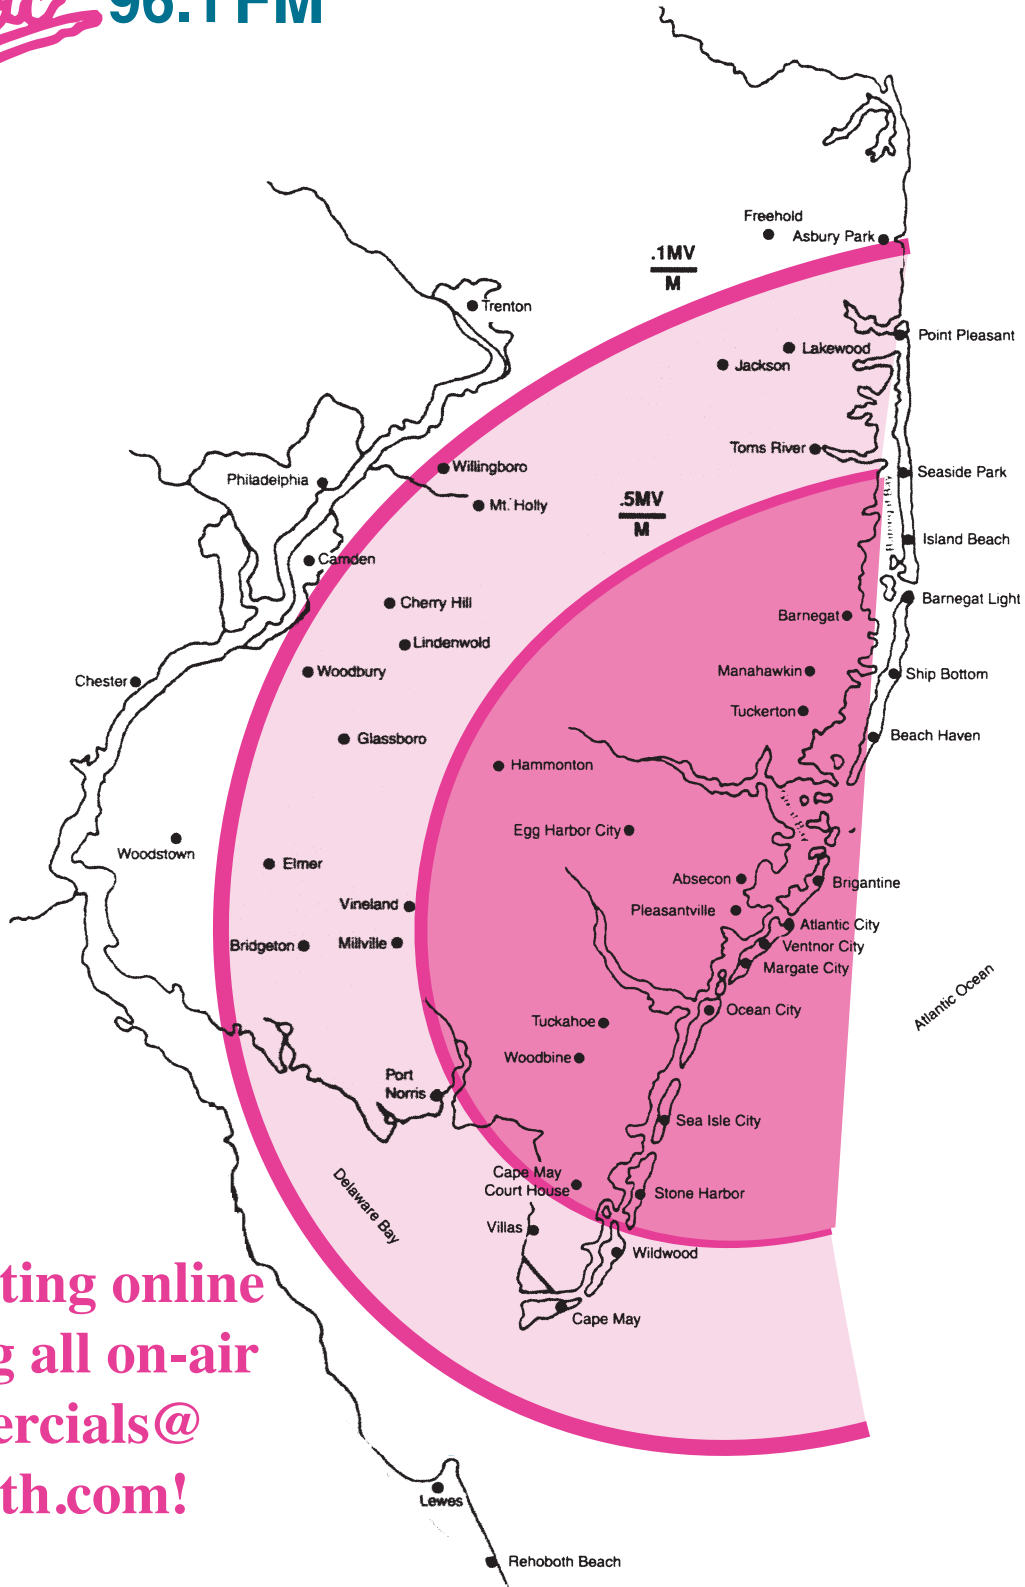

# THE **WTTH** *Touch* 96.1 FM **COVERAGE MAP**

**Simulcasting online  
including all on-air  
commercials@  
961wtt.com!**

**Full market coverage - 6,000 watts from the heart of Atlantic City!  
Tom Joyner in the Morning & Today's Best Mix of R&B & Classic Hip Hop!**