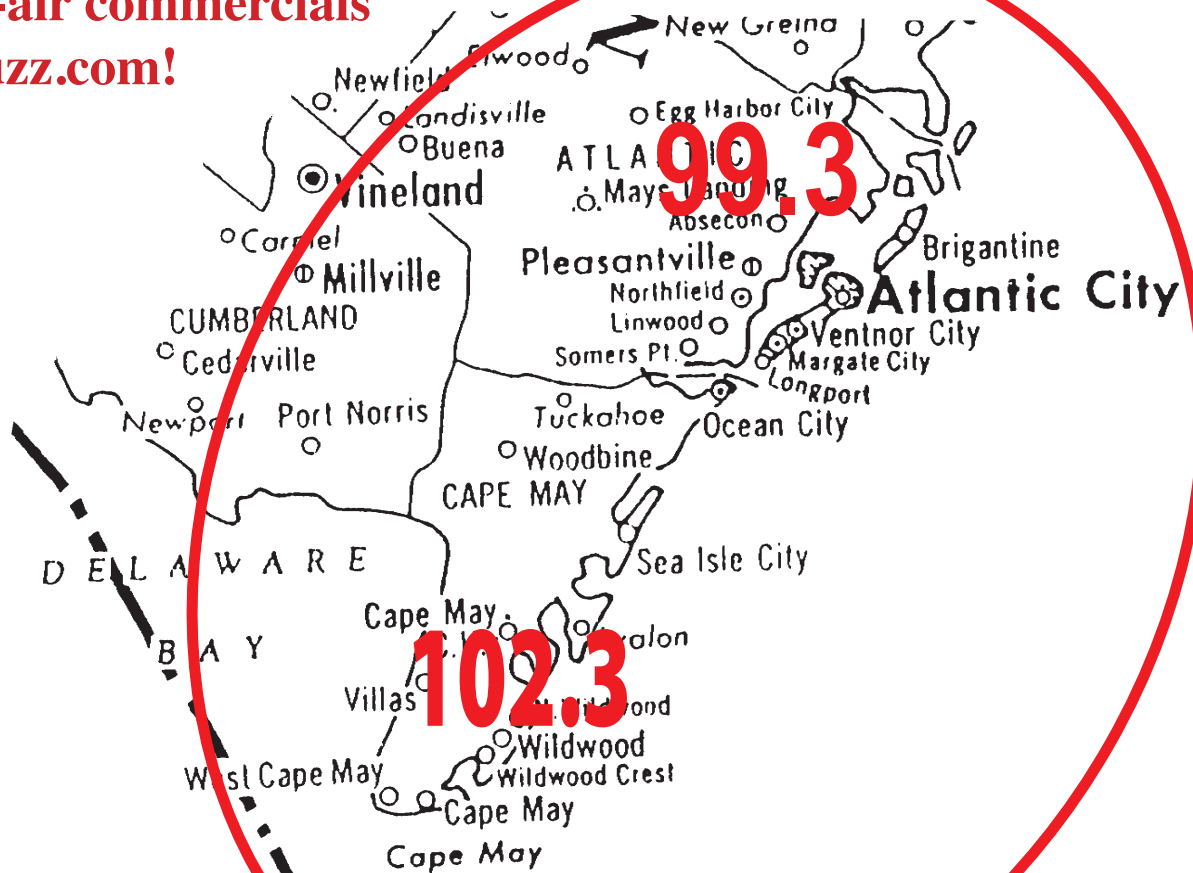

THE

BUZZ 99.3

BLAZIN' 18 JAMZ IN A ROW!

Coverage Map

50,000* Watts ERP!

The optimized 99.3 WZBZ (the Buzz!) signal blankets Ocean, Atlantic, Cape May & Cumberland Counties! The Buzz is also simulcast in Southern Cape May on 102.3 FM to provide additional reach across the Wildwood / Cape May beaches & boardwalks! The 99.3/102.3 simulcast provides powerful market wide coverage equivalent to 50 kw stations!

**Simulcasting online including
all over-the-air commercials
@ 993thebuzz.com!**

* ERP Effective Radiated Power Ground Coverage equivalent to 50,000 watts.

Source: FCC Data World Calculated Protected Contours.

Additional information available upon request. 99.3 is WZBZ-FM Atlantic City. 102.3 is WGBZ-FM Cape May Courthouse.