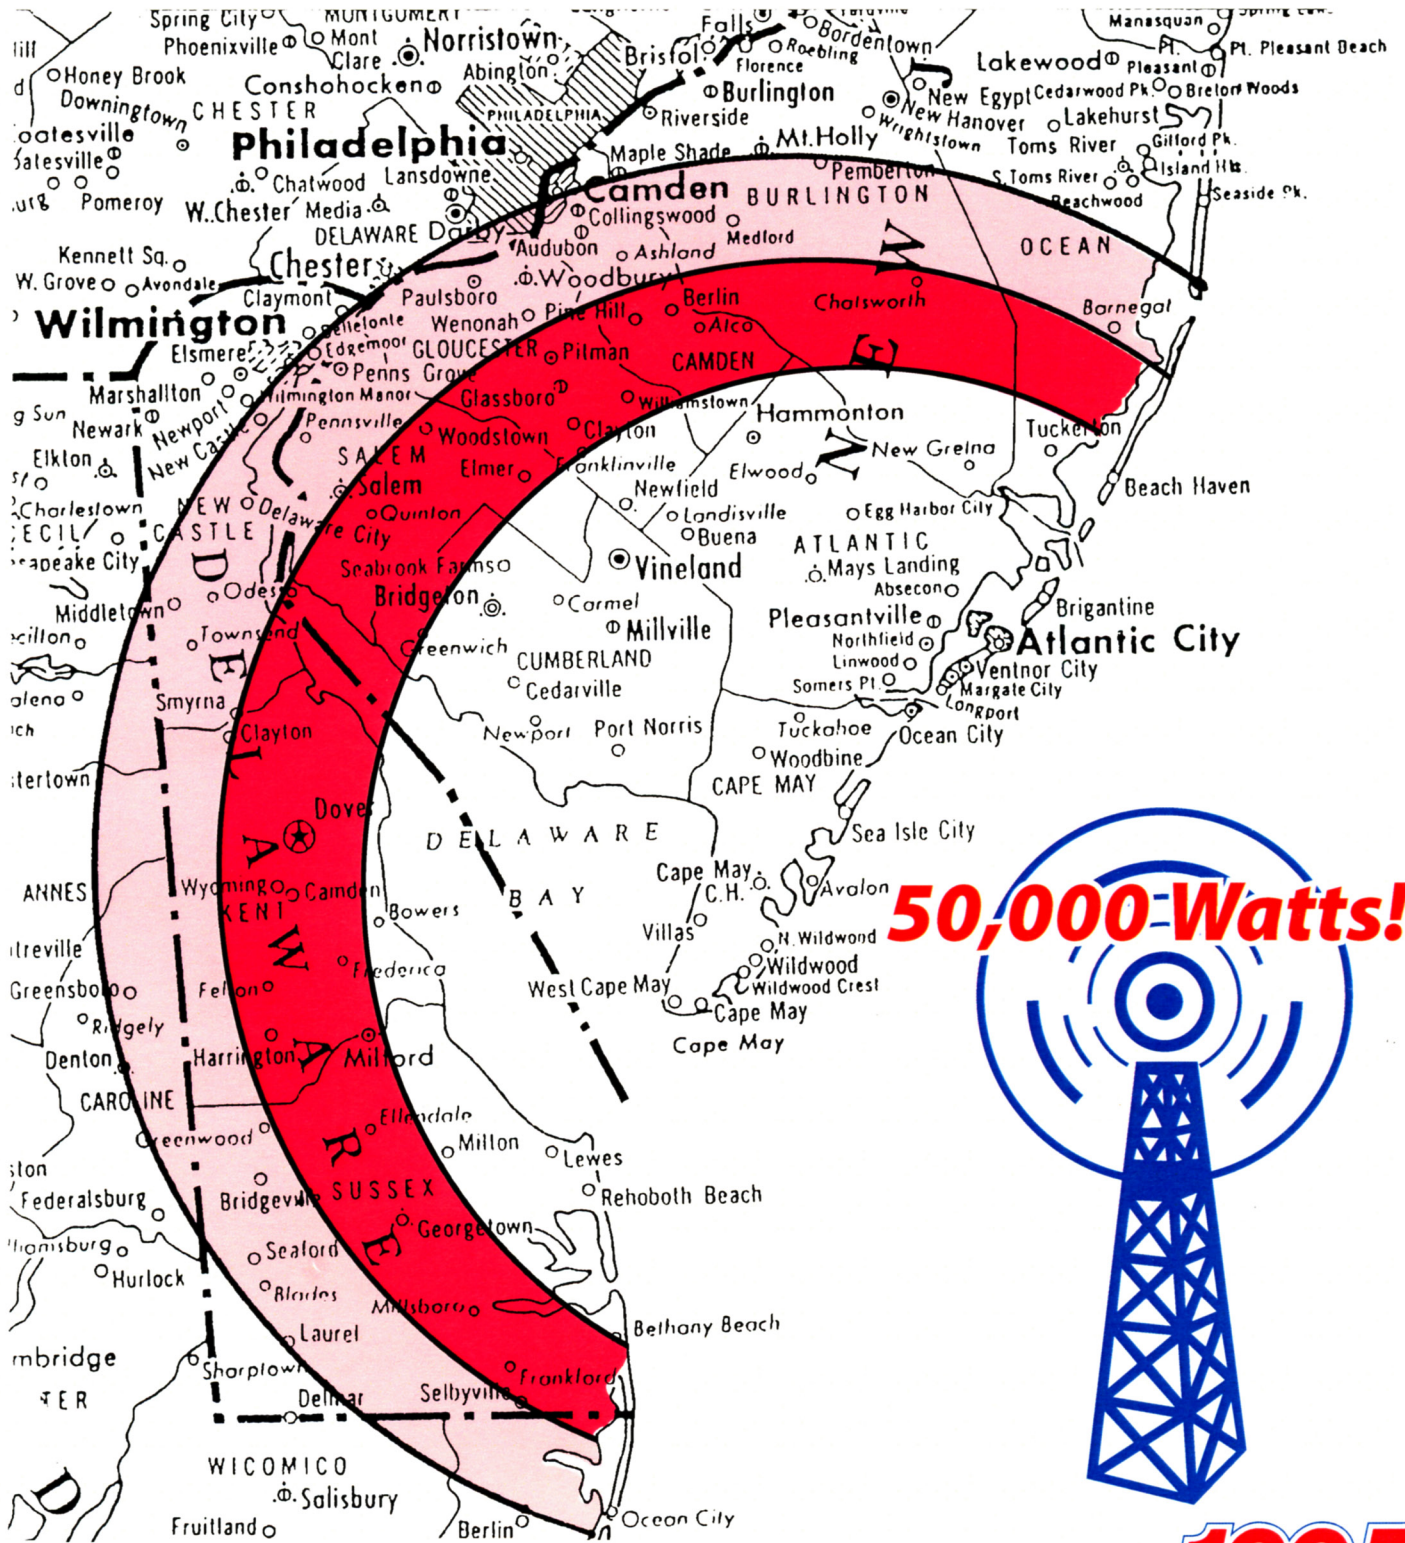

Full-Market Coverage!

**100.7
WZXL**
SOUTH JERSEY'S ROCK STATION

50,000-Watts!*

ATLANTIC CITY • ATLANTIC COUNTY • CAPE MAY • CUMBERLAND

**100.7
WZXL**
SOUTH JERSEY'S ROCK STATION

wzxl.com

*ERP